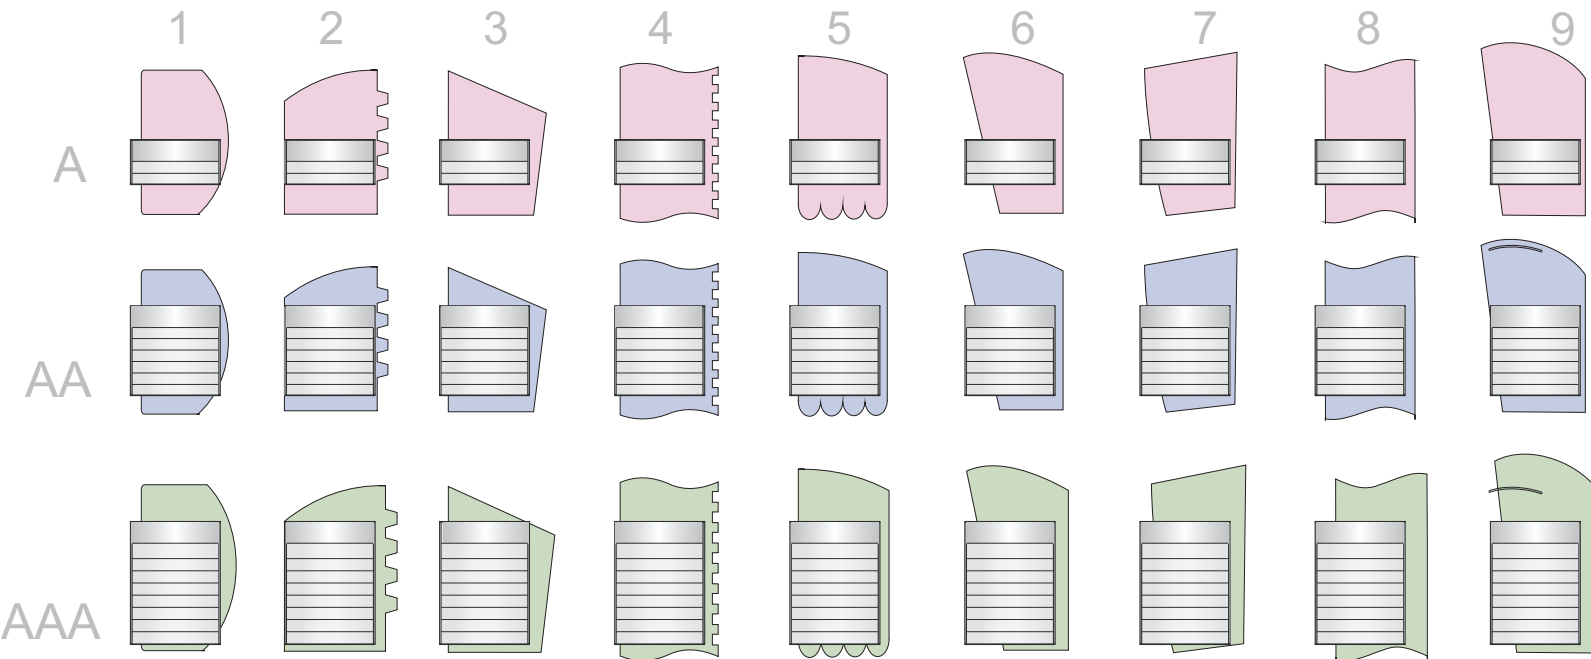

Materials Backer options

Plastic, Acrylic, Wood, Aluminum, Metal...

Vinyl finishes option like:

Wood, Stone, Marble, Trancluset, Solid color

*Conceptual proposal only