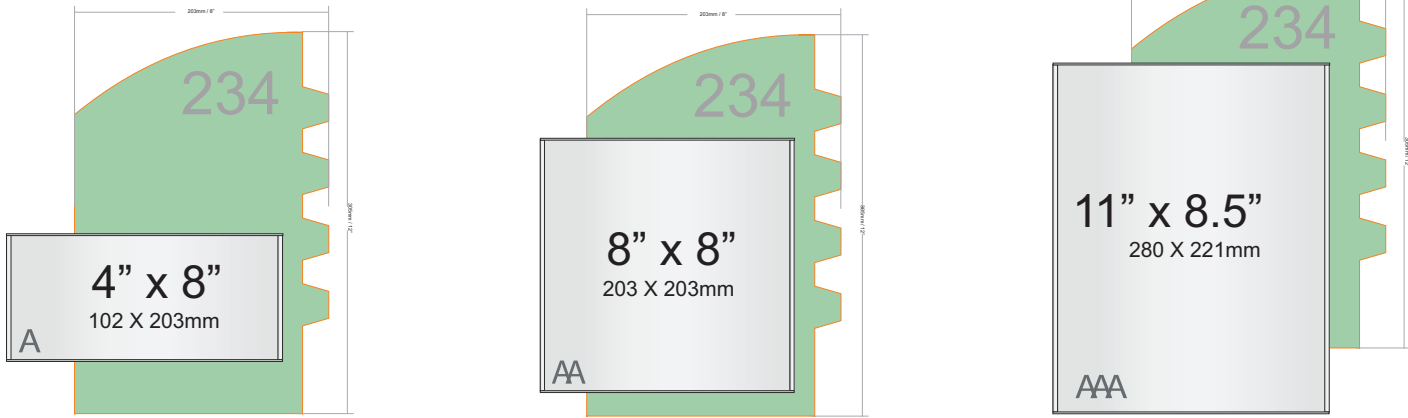

*Conceptual proposal only

material:

3mm/ 0.12"
Clear Acrylic

1.0

add your Cre-A-tivity

Backers - Room ID

Offer conceptual signage design for integrating the architecture elements of the building.

Combining your customer logo or other design characteristic. It reflects into your signage design by Shapes and colors.