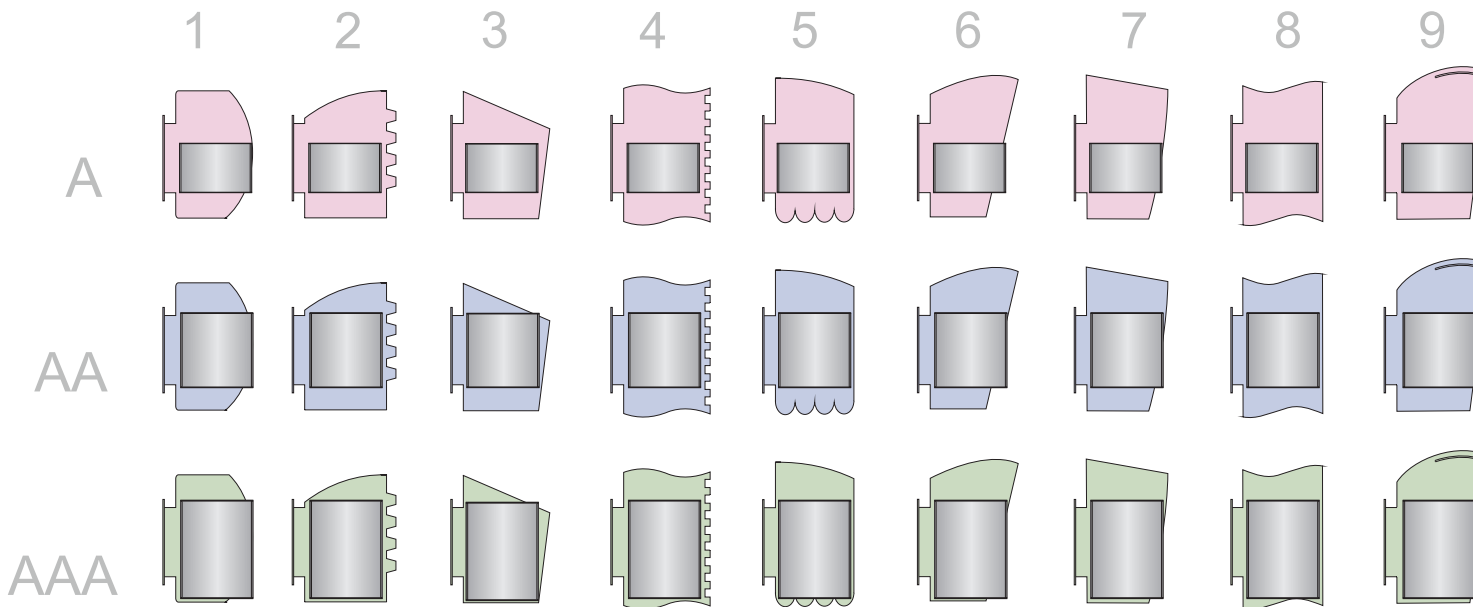

Those ideas emphasize the concept of the wayfinding program.

Materials Backer options

Plastic, Acrylic, Wood, Aluminum, Metal...

Vinyl finishes option like:

Wood, Stone, Marble, Trancluset, Solid color

*Conceptual proposal only

* this line refers to drawings above. All other measurements listed in this table can be add a backer

3.0

add your Cre-A-tivity

Backers - Directory

Offer conceptual signage design for integrating the architecture elements of the building.