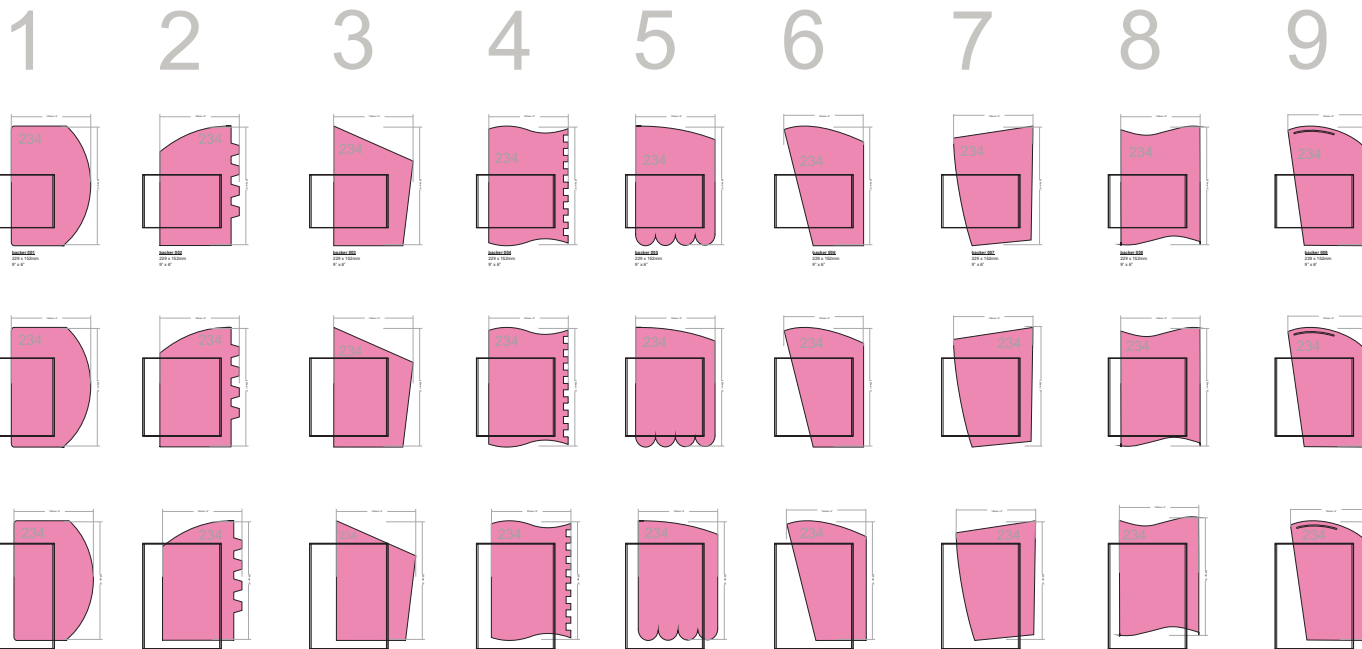

*Conceptual proposal only

material:

3mm/ 0.12"
Clear Acrylic

1.0

add your Cre-A-tivity

Backers - Room ID

Offer conceptual signage design for integrating the architecture elements of the building.

Combining your customer logo or other design characteristic. It reflects into your signage design by Shapes and colors.