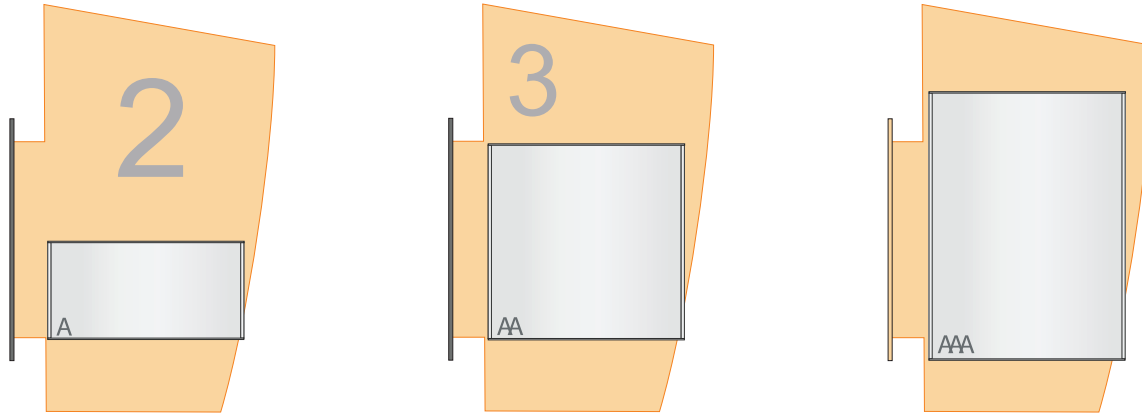

add your Cre-A-tivity