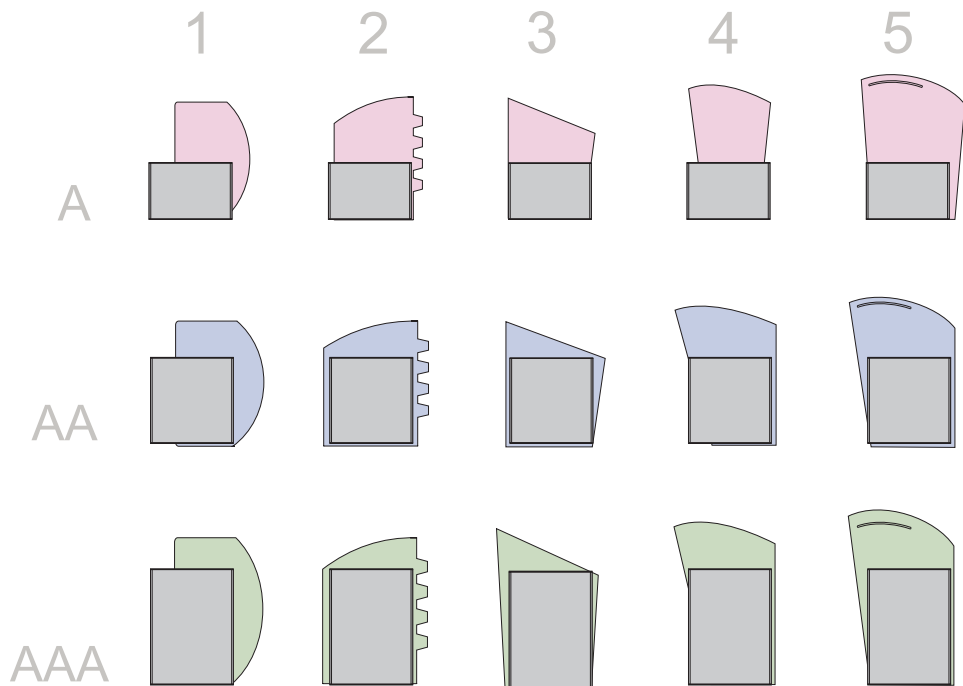

Materials Backer options

Plastic, Acrylic, Wood, Aluminum, Metal...

Vinyl finishes option like:
Wood, Stone, Marble, Trancluset, Solid color

*Conceptual proposal only