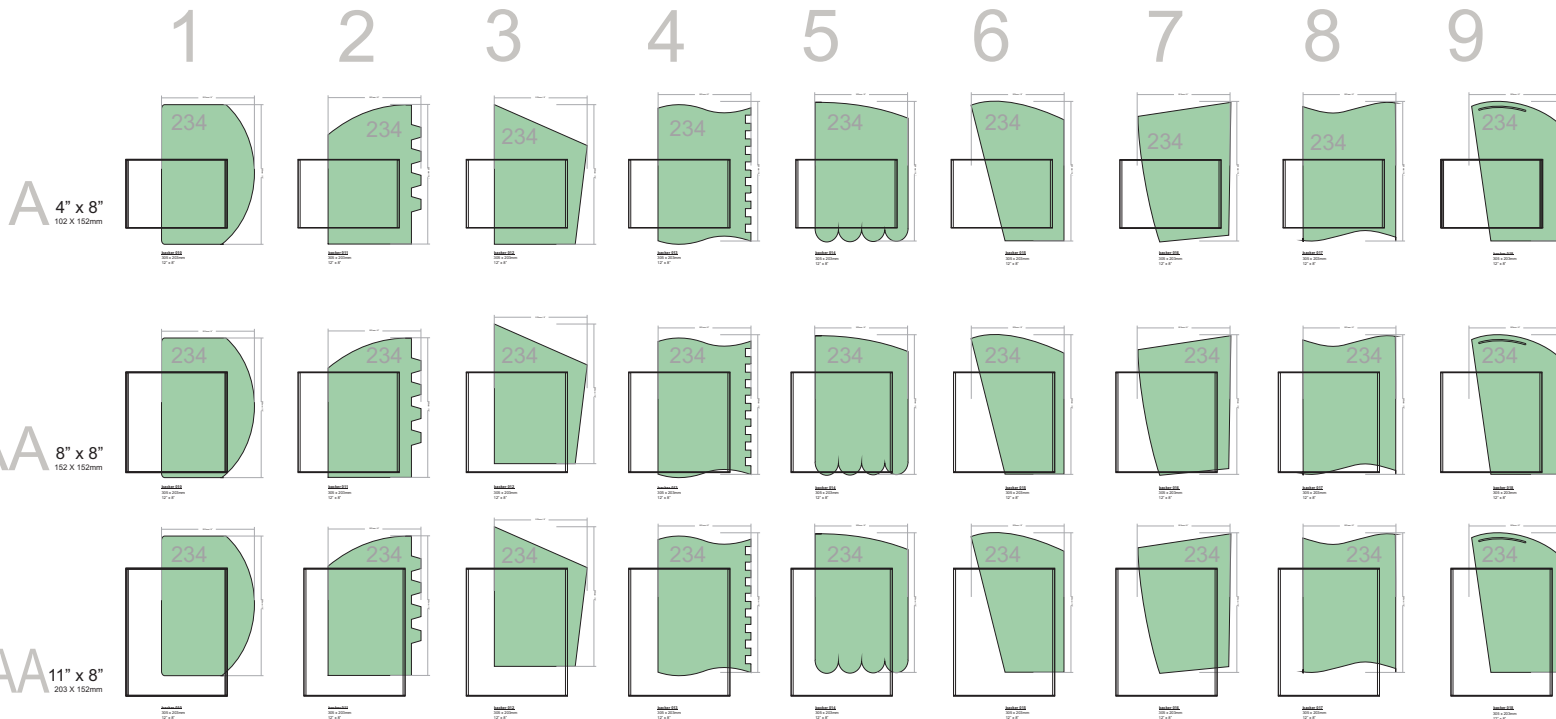

*Conceptual proposal only

material:

3mm/ 0.12"
Clear Acrylic

1.0

add your Cre-A-tivity

Backers - Room ID

Offer conceptual signage design for integrating the architecture elements of the building.

Combining your customer logo or other design characteristic. It reflects into your signage design by Shapes and colors.

*Conceptual proposal only

material:
3mm/ 0.12"
Clear Acrylic

1.0

add your Cre-A-tivity

Backers - Desk Top

Offer conceptual signage design for integrating the architecture elements of the building.

Combining your customer logo or other design characteristic. It reflects into your signage design by Shapes and colors.