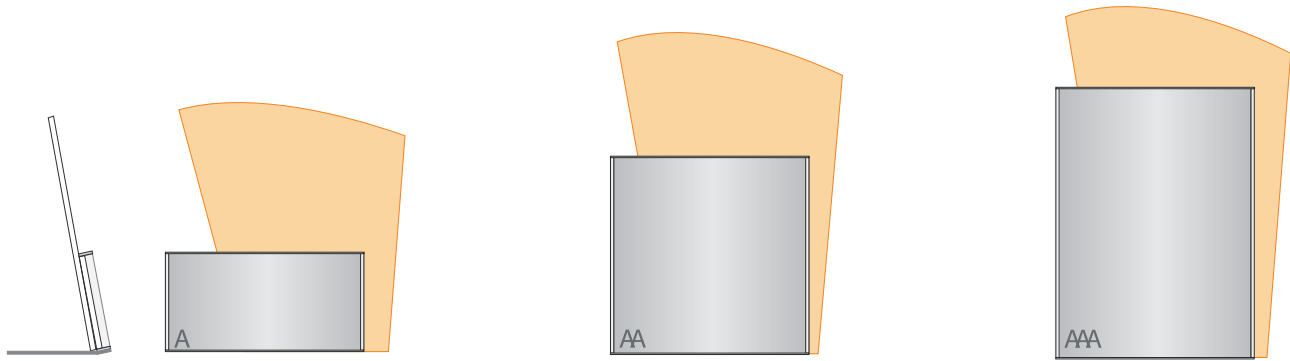

*Conceptual proposal only

material:
3mm/ 0.12"
Clear Acrylic

1.0

add your Cre-A-tivity

Backers - Desk Top

Offer conceptual signage design for integrating the architecture elements of the building.

Combining your customer logo or other design characteristic. It reflects into your signage design by Shapes and colors.