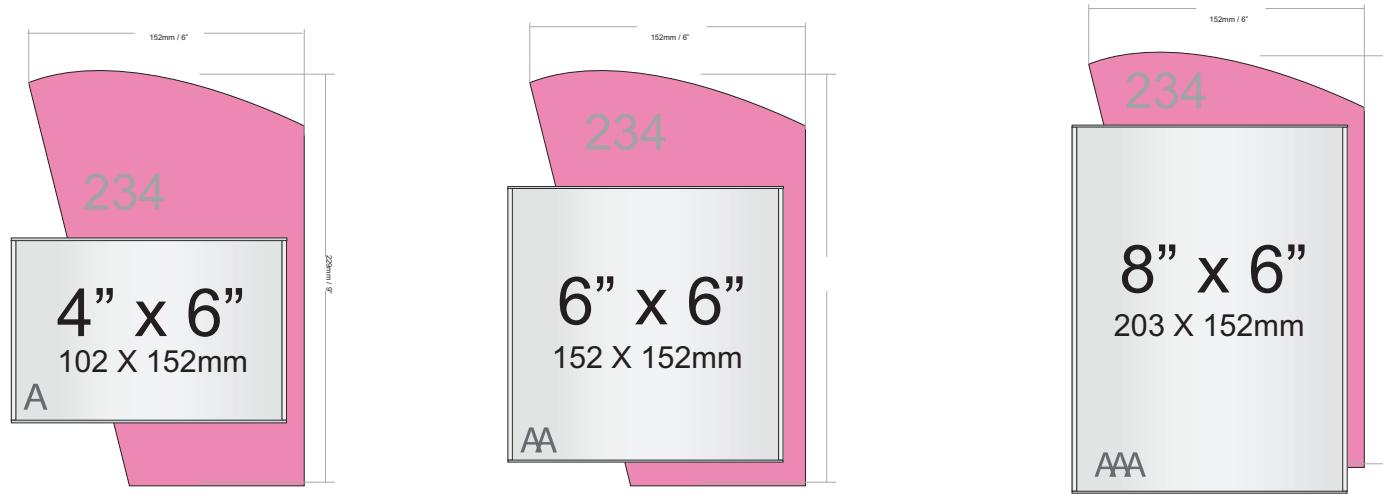

add your Cre-A-tivity

Backers - Room ID

Offer conceptual signage design for integrating the architecture elements of the building.

Combining your customer logo or other design characteristic. It reflects into your signage design by Shapes and colors.