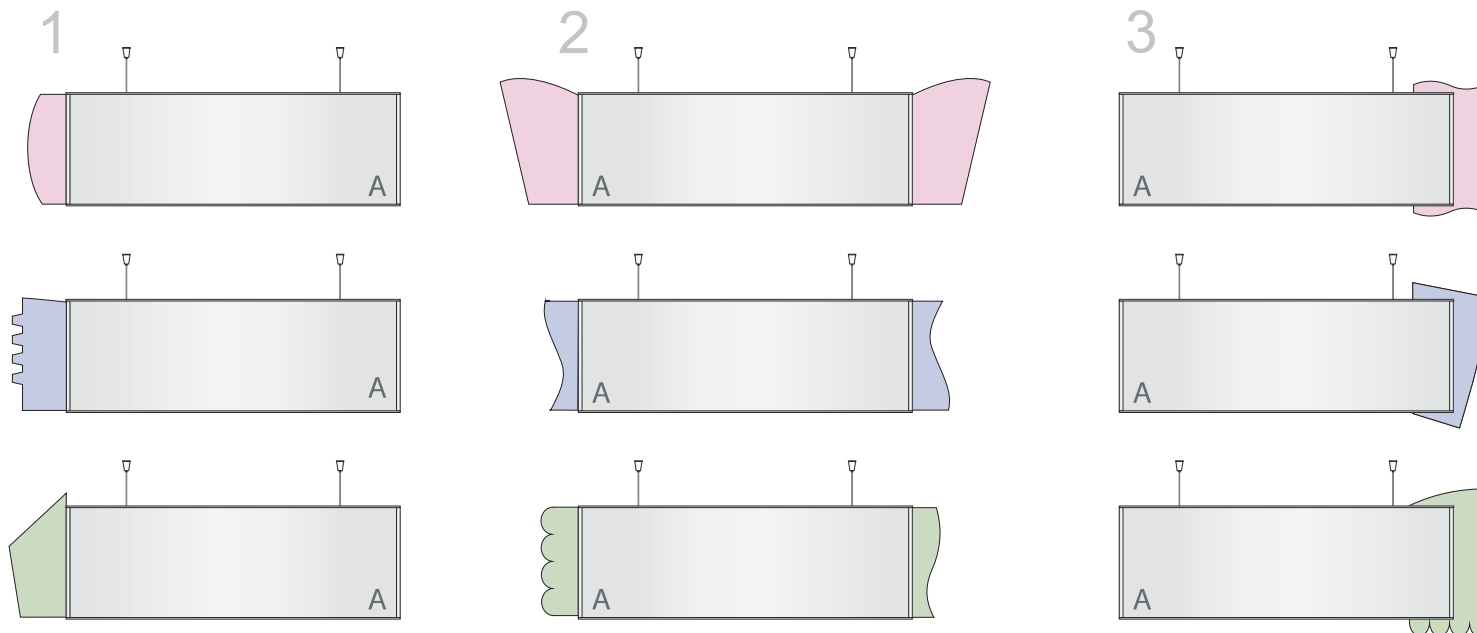

Materials Backer options

Plastic, Acrylic, Wood, Aluminum, Metal...

Vinyl finishes option like:

Wood, Stone, Marble, Trancluset, Solid color

*Conceptual proposal only