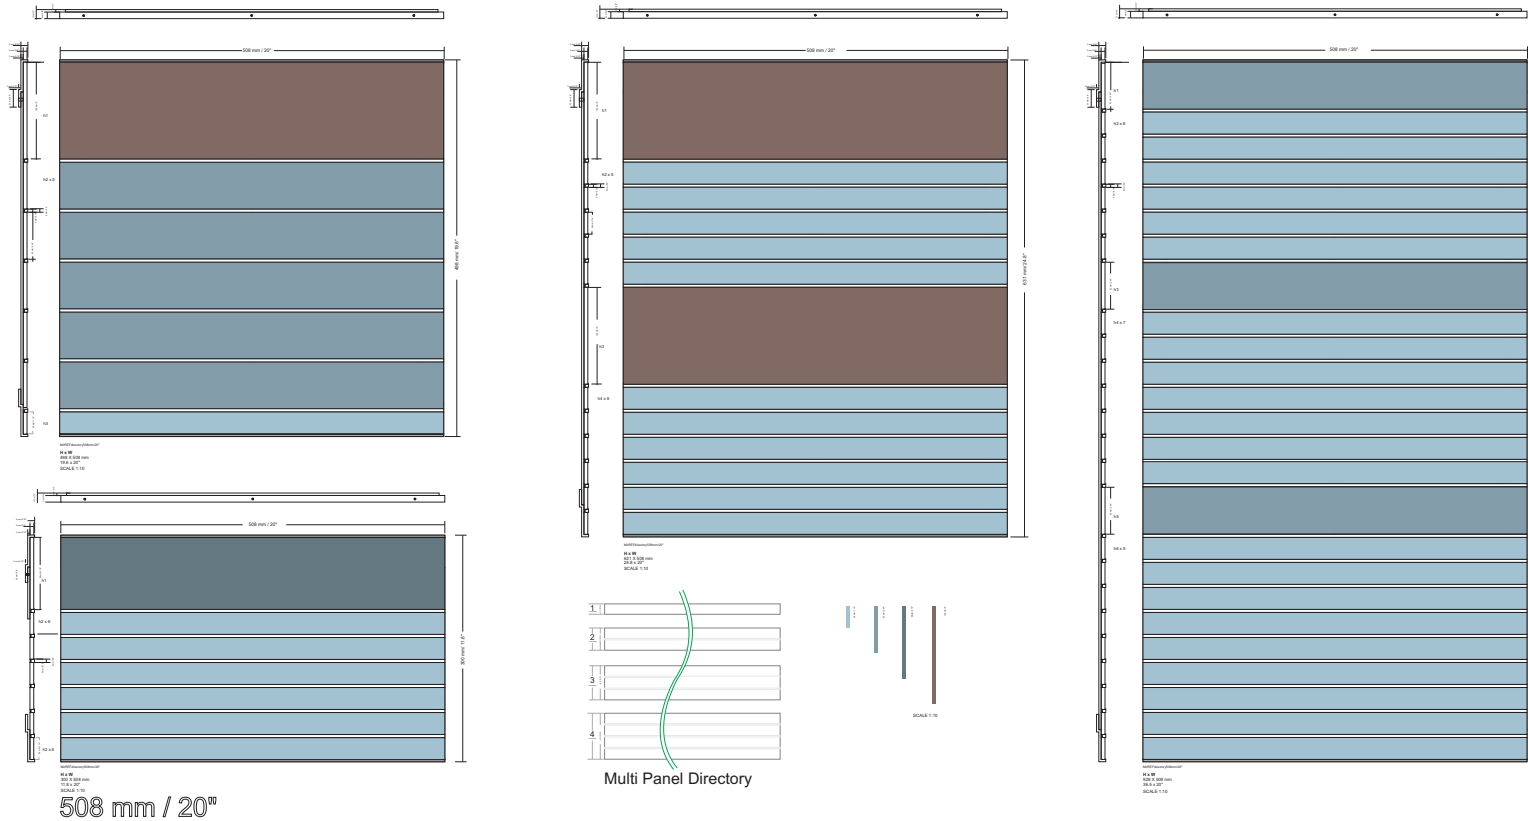

Reflection Sign System

Directory 508 mm / 20"

508 mm / 20"

Multi Panel Directory

a

EXTRUSION color finish options are made of:

1. high quality anodized aluminum 6063
2. powder oven coating.

Clear Matte / Glossy Acrylic Panel 5mm / 0.2"

b

INSERT OPTIONS

1. Direct print on panel technology
2. Paper insert behind Acrylic Panel
3. ADA on Acrylic Panel
4. 0.32" Photopolymer face, Raised symbols and copy and ADA complaint Grade in Braille

4.3