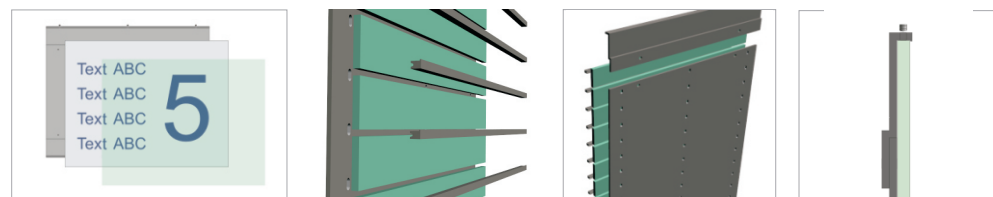

Reflection Sign System

Directory 508 mm / 20"

508 mm / 20"

Multi Panel Directory

a

EXTRUSION color finish options are made of:

1. high quality anodized aluminum 6063
2. powder oven coating.

Clear Matte / Glossy Acrylic Panel 5mm / 0.2"

b

INSERT OPTIONS

1. Direct print on panel technology
2. Paper insert behind Acrylic Panel
3. ADA on Acrylic Panel
4. 0.32" Photopolymer face, Raised symbols and copy and ADA complaint Grade in Braille

4.3