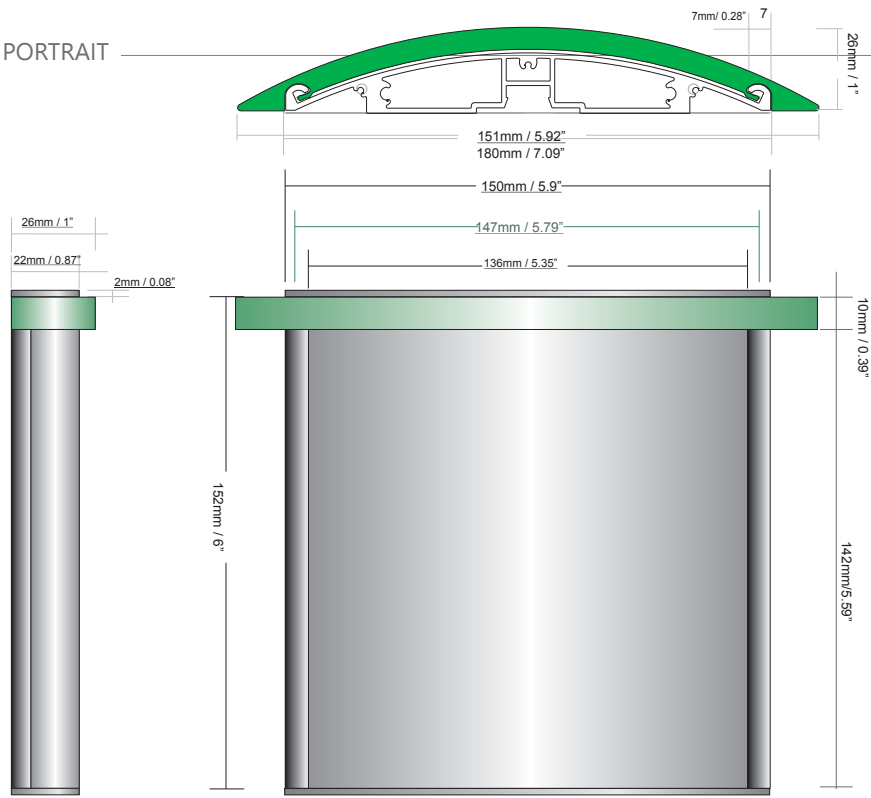

— PORTRAIT —

1. Room ID 6"x6"  
Mir1721

d  
ACCENT BAR  
(available page no.\*)  
finish/color options:  
1. Standard Mirtec anodized colors  
2. Can be painted or powder coated

Jupiter / Orion Accentia Family

**Room ID (AA) 6"x6"**

NOTES:

a

EXTRUSION finish/color options:  
are made from high quality aluminum 6063 with an anodized or oven cured coating  
1. Clear anodized aluminum

b

INSERT OPTIONS:  
1. Graphic sign fronts:  
engraved, laminated, silk screened, Imprinted with braille or photo metal finished  
2. Applied vinyl on aluminum insert  
3. 1. .040 aluminum backed photopolymer w/ raised symbols/copy and ADA compliant braille. Tip symbols/copy to contrast background. braille to remain background color  
4. Acrylic cover w/ paper insert  
5. Digital printing onto anodized aluminum by Primodize® or direct on clear cover

c

END CAPS finish/color options:  
1. Clear anodized aluminum  
2. Can be painted or powder coated  
3. Gray or black ABS plastic

Divider

1. Natural or anodized alum strips

— STANDARD OPTIONS: —

2. Room ID 6"x6"  
Mir1722