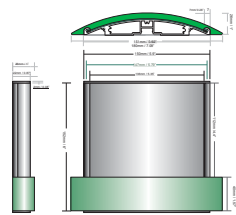

c

END CAPS finish/color options:  
1. Clear anodized aluminum  
2. Can be painted or powder coated  
3. Gray or black ABS plastic

Divider

1. Natural or anodized alum strips

— STANDARD OPTIONS: —

2. Room ID 6"x6"  
Mir1722