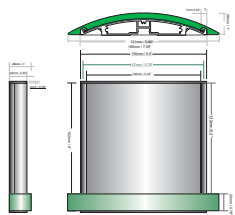

— STANDARD OPTIONS: —

2. Room ID 6"x6"
Mir1722