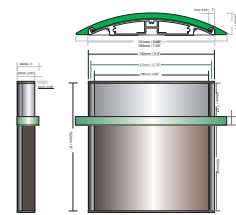

6. Room ID 6"x6"
Mir1726