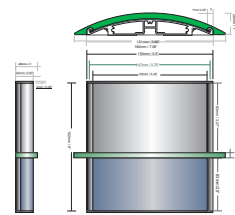

4. Room ID 6"x6"
Mir1724