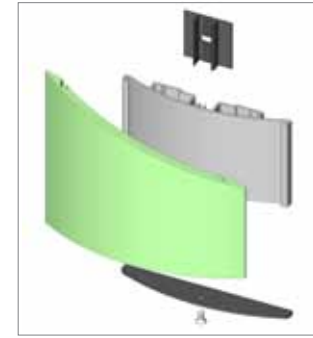

— PORTRAIT —

1. Room ID 6"x6"  
Mir1721

d  
ACCENT BAR  
(available page no.\*)  
finish/color options:  
1. Standard Mirtec anodized colors  
2. Can be painted or powder coated

Jupiter / Orion Accentia Family

**Room ID (AA) 6"x6"**

NOTES:

a

EXTRUSION finish/color options:  
are made from high quality aluminum 6063 with an anodized or oven cured coating  
1. Clear anodized aluminum

b

INSERT OPTIONS:  
1. Graphic sign fronts:  
engraved, laminated, silk screened, Imprinted with braille or photo metal finished  
2. Applied vinyl on aluminum insert  
3. 1. .040 aluminum backed photopolymer w/ raised symbols/copy and ADA compliant braille. Tip symbols/copy to contrast background. braille to remain background color  
4. Acrylic cover w/ paper insert  
5. Digital printing onto anodized aluminum by Primodize® or direct on clear cover

c

END CAPS finish/color options:  
1. Clear anodized aluminum  
2. Can be painted or powder coated  
3. Gray or black ABS plastic

Divider

1. Natural or anodized alum strips

— STANDARD OPTIONS: —

2. Room ID 6"x6"  
Mir1722