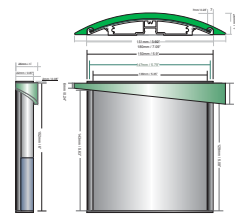

5. Room ID 6"x6"
Mir1725