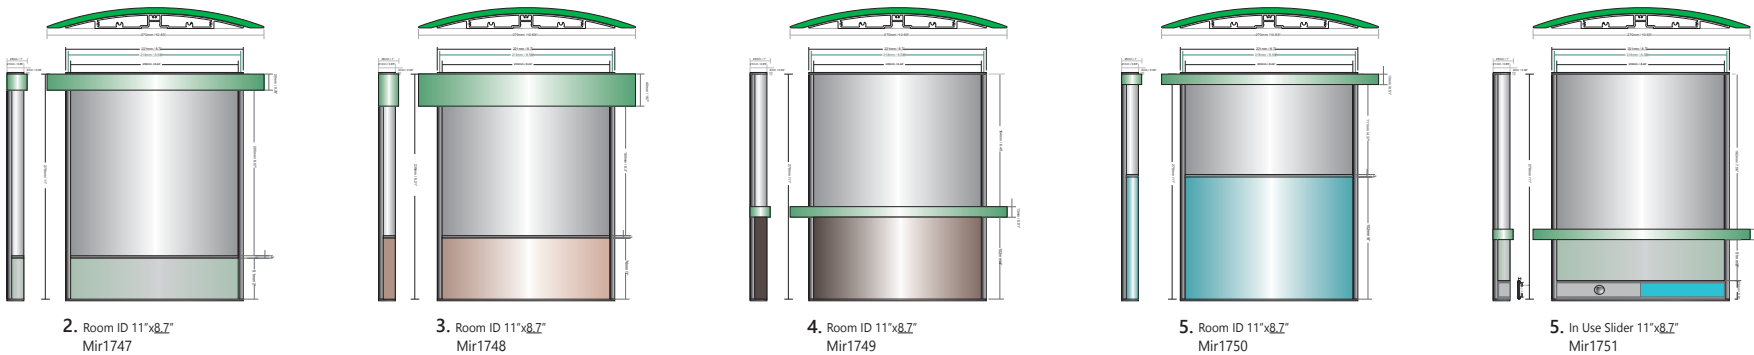

1. Room ID 11"x8.7"  
Mir1746

d  
**ACCENT BAR**  
(available page no.\*)  
finish/color options:  
1. Standard Mirtec anodized colors  
2. Can be painted or powder coated

Jupiter / Orion Accentia Family

**Room ID (AAA) 11"x 8.7"**

NOTES:

- a  
EXTRUSION finish/color options:  
are made from high quality aluminum 6063 with an anodized or oven cured coating  
1. Clear anodized aluminum
- b  
INSERT OPTIONS:  
1. Graphic sign fronts:  
engraved, laminated, silk screened, Imprinted with braille or photo metal finished  
2. Applied vinyl on aluminum insert  
3. 1. .040 aluminum backed photopolymer w/ raised symbols/copy and ADA compliant braille. Tip symbols/copy to contrast background. braille to remain background color  
4. Acrylic cover w/ paper insert  
5. Digital printing onto anodized aluminum by Primodize ® or direct on clear cover
- c  
END CAPS finish/color options:  
1. Clear anodized aluminum  
2. Can be painted or powder coated  
3. Gray or black ABS plastic  
Divider  
1. Natural or anodized alum strips

— STANDARD OPTIONS: —

2. Room ID 11"x8.7"  
Mir1747

3. Room ID 11"x8.7"  
Mir1748

4. Room ID 11"x8.7"  
Mir1749

5. Room ID 11"x8.7"  
Mir1750

5. In Use Slider 11"x8.7"  
Mir1751