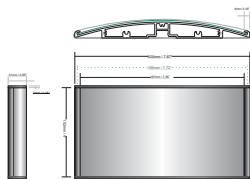

1. Room ID 4"x7.87"
Mir1407

Jupiter / Orion Sign Family

Room ID (A) 4"x7.87"

NOTES:

a

EXTRUSION finish/color options:
are made from high quality aluminum
6063 with an anodized or oven cured
coating
1. Clear anodized aluminum

b

INSERT OPTIONS:
1. Graphic sign fronts:
engraved, laminated, silk screened,
Imprinted with braille or photo metal
finished
2. Applied vinyl on aluminum insert
3. 1. .040 aluminum backed
photopolymer w/ raised
symbols/copy and ADA compliant
braille. Tip symbols/copy to contrast
background. braille to remain
background color
4. Acrylic cover w/ paper insert
5. Digital printing onto anodized
aluminum by Primodize® or direct
on clear cover

c

END CAPS finish/color options:
1. Clear anodized aluminum
2. Can be painted or powder coated
3. Gray or black ABS plastic

Divider

1. Natural or anodized alum strips

— STANDARD OPTIONS: —

2. Room ID 4"x7.87"
Mir1408