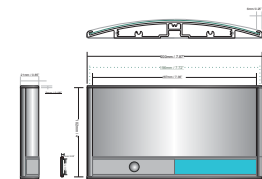

6. In Use Slider 4"x7.87"
Mir1412