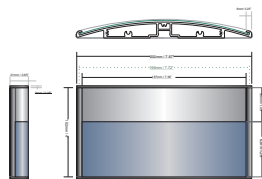

4. Room ID 4"x7.87"
Mir1410