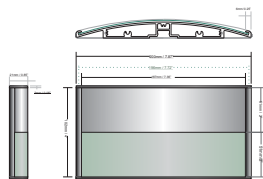

1. Room ID 4"x7.87"
Mir1407

Jupiter / Orion Sign Family

Room ID (A) 4"x7.87"

NOTES:

a

EXTRUSION finish/color options:
are made from high quality aluminum
6063 with an anodized or oven cured
coating
1. Clear anodized aluminum

b

INSERT OPTIONS:
1. Graphic sign fronts:
engraved, laminated, silk screened,
Imprinted with braille or photo metal
finished
2. Applied vinyl on aluminum insert
3. 1. .040 aluminum backed
photopolymer w/ raised
symbols/copy and ADA compliant
braille. Tip symbols/copy to contrast
background. braille to remain
background color
4. Acrylic cover w/ paper insert
5. Digital printing onto anodized
aluminum by Primodize® or direct
on clear cover

c

END CAPS finish/color options:
1. Clear anodized aluminum
2. Can be painted or powder coated
3. Gray or black ABS plastic

Divider

1. Natural or anodized alum strips

— STANDARD OPTIONS: —

2. Room ID 4"x7.87"
Mir1408