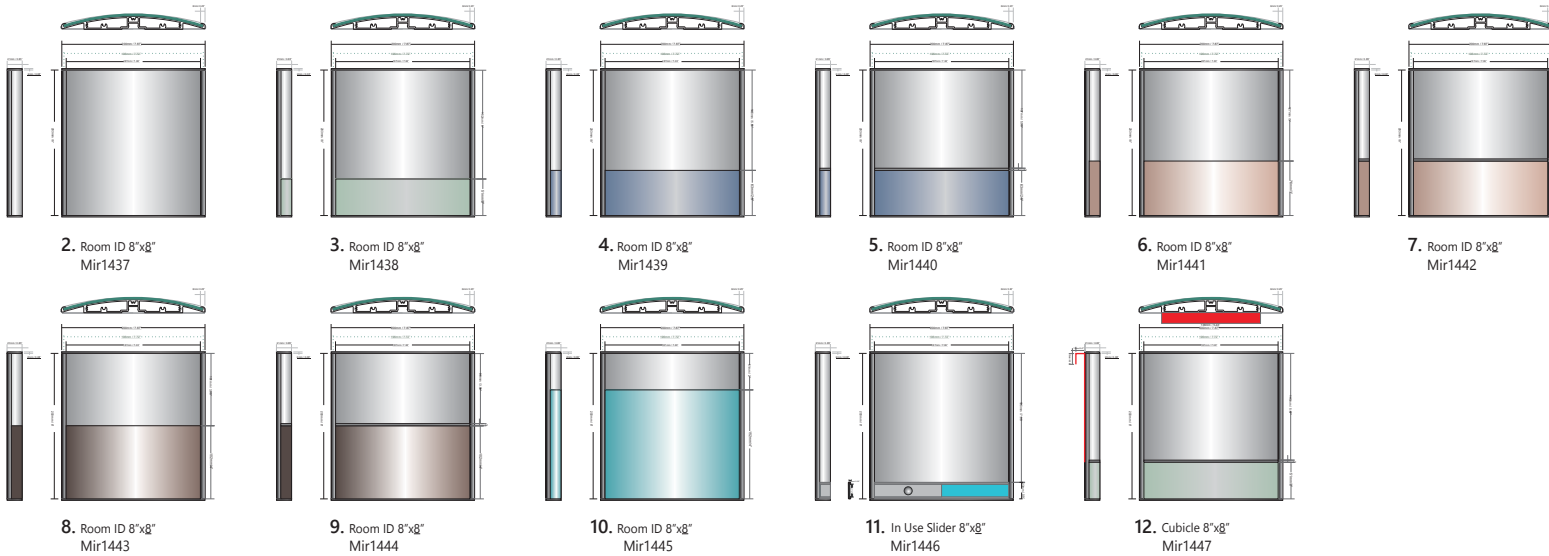

1. Room ID 8"x8"
Mir1436

Jupiter / Orion Sign Family

Room ID (AA) 8"x8"

NOTES:

a

EXTRUSION finish/color options:
are made from high quality aluminum 6063 with an anodized or oven cured coating
1. Clear anodized aluminum

b

INSERT OPTIONS:
1. Graphic sign fronts:
engraved, laminated, silk screened, Imprinted with braille or photo metal finished
2. Applied vinyl on aluminum insert
3. 1. .040 aluminum backed photopolymer w/ raised symbols/copy and ADA compliant braille. Tip symbols/copy to contrast background. braille to remain background color
4. Acrylic cover w/ paper insert
5. Digital printing onto anodized aluminum by Primodize® or direct on clear cover

c

END CAPS finish/color options:
1. Clear anodized aluminum
2. Can be painted or powder coated
3. Gray or black ABS plastic

Divider

1. Natural or anodized alum strips

— STANDARD OPTIONS: —

2. Room ID 8"x8"
Mir1437