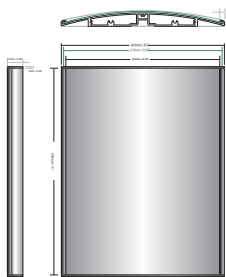

1. Room ID 11"x8.7"  
Mir1456

Jupiter / Orion Sign Family

**Room ID (AAA) 11"x 8.7"**

NOTES:

a

EXTRUSION finish/color options:  
are made from high quality aluminum  
6063 with an anodized or oven cured  
coating

1. Clear anodized aluminum

b

INSERT OPTIONS:

1. Graphic sign fronts:  
engraved, laminated, silk screened,  
Imprinted with braille or photo metal  
finished
2. Applied vinyl on aluminum insert
3. 1. .040 aluminum backed  
photopolymer w/ raised  
symbols/copy and ADA compliant  
braille. Tip symbols/copy to contrast  
background. braille to remain  
background color
4. Acrylic cover w/ paper insert
5. Digital printing onto anodized  
aluminum by Primodize ® or direct  
on clear cover

c

END CAPS finish/color options:

1. Clear anodized aluminum
2. Can be painted or powder coated
3. Gray or black ABS plastic

Divider

1. Natural or anodized alum strips

— STANDARD OPTIONS: —

2. Room ID 11"x8.7"  
Mir1457

3. Room ID 11"x8.7"  
Mir1458

4. Room ID 11"x8.7"  
Mir1459

5. Room ID 11"x8.7"  
Mir1460

5. In Use Slider 11"x8.7"  
Mir1461