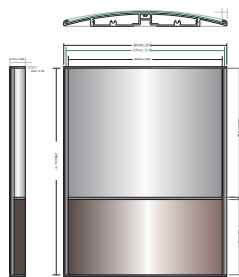

1. Room ID 11"x8.7"  
Mir1456

Jupiter / Orion Sign Family

**Room ID (AAA) 11"x 8.7"**

NOTES:

a

EXTRUSION finish/color options:  
are made from high quality aluminum  
6063 with an anodized or oven cured  
coating

1. Clear anodized aluminum

b

INSERT OPTIONS:

1. Graphic sign fronts:  
engraved, laminated, silk screened,  
Imprinted with braille or photo metal  
finished
2. Applied vinyl on aluminum insert
3. 1. .040 aluminum backed  
photopolymer w/ raised  
symbols/copy and ADA compliant  
braille. Tip symbols/copy to contrast  
background. braille to remain  
background color
4. Acrylic cover w/ paper insert
5. Digital printing onto anodized  
aluminum by Primodize ® or direct  
on clear cover

c

END CAPS finish/color options:

1. Clear anodized aluminum
2. Can be painted or powder coated
3. Gray or black ABS plastic

Divider

1. Natural or anodized alum strips

— STANDARD OPTIONS: —

2. Room ID 11"x8.7"  
Mir1457

3. Room ID 11"x8.7"  
Mir1458

4. Room ID 11"x8.7"  
Mir1459

5. Room ID 11"x8.7"  
Mir1460

5. In Use Slider 11"x8.7"  
Mir1461