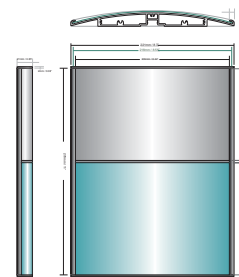

1. Room ID 11"x8.7"  
Mir1456

Jupiter / Orion Sign Family

**Room ID (AAA) 11"x 8.7"**

NOTES:

a

EXTRUSION finish/color options:  
are made from high quality aluminum  
6063 with an anodized or oven cured  
coating

1. Clear anodized aluminum

b

INSERT OPTIONS:

1. Graphic sign fronts:  
engraved, laminated, silk screened,  
Imprinted with braille or photo metal  
finished
2. Applied vinyl on aluminum insert
3. 1. .040 aluminum backed  
photopolymer w/ raised  
symbols/copy and ADA compliant  
braille. Tip symbols/copy to contrast  
background. braille to remain  
background color
4. Acrylic cover w/ paper insert
5. Digital printing onto anodized  
aluminum by Primodize ® or direct  
on clear cover

c

END CAPS finish/color options:

1. Clear anodized aluminum
2. Can be painted or powder coated
3. Gray or black ABS plastic

Divider

1. Natural or anodized alum strips

— STANDARD OPTIONS: —

2. Room ID 11"x8.7"  
Mir1457

3. Room ID 11"x8.7"  
Mir1458

4. Room ID 11"x8.7"  
Mir1459

5. Room ID 11"x8.7"  
Mir1460

5. In Use Slider 11"x8.7"  
Mir1461