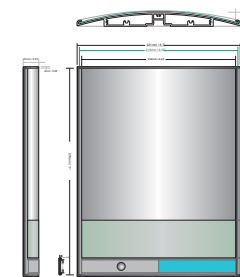

1. Room ID 11"x8.7"  
Mir1456

Jupiter / Orion Sign Family

**Room ID (AAA) 11"x 8.7"**

NOTES:

a

EXTRUSION finish/color options:  
are made from high quality aluminum  
6063 with an anodized or oven cured  
coating

1. Clear anodized aluminum

b

INSERT OPTIONS:

1. Graphic sign fronts:  
engraved, laminated, silk screened,  
Imprinted with braille or photo metal  
finished
2. Applied vinyl on aluminum insert
3. 1. .040 aluminum backed  
photopolymer w/ raised  
symbols/copy and ADA compliant  
braille. Tip symbols/copy to contrast  
background. braille to remain  
background color
4. Acrylic cover w/ paper insert
5. Digital printing onto anodized  
aluminum by Primodize ® or direct  
on clear cover

c

END CAPS finish/color options:

1. Clear anodized aluminum
2. Can be painted or powder coated
3. Gray or black ABS plastic

Divider

1. Natural or anodized alum strips

— STANDARD OPTIONS: —

2. Room ID 11"x8.7"  
Mir1457

3. Room ID 11"x8.7"  
Mir1458

4. Room ID 11"x8.7"  
Mir1459

5. Room ID 11"x8.7"  
Mir1460

5. In Use Slider 11"x8.7"  
Mir1461