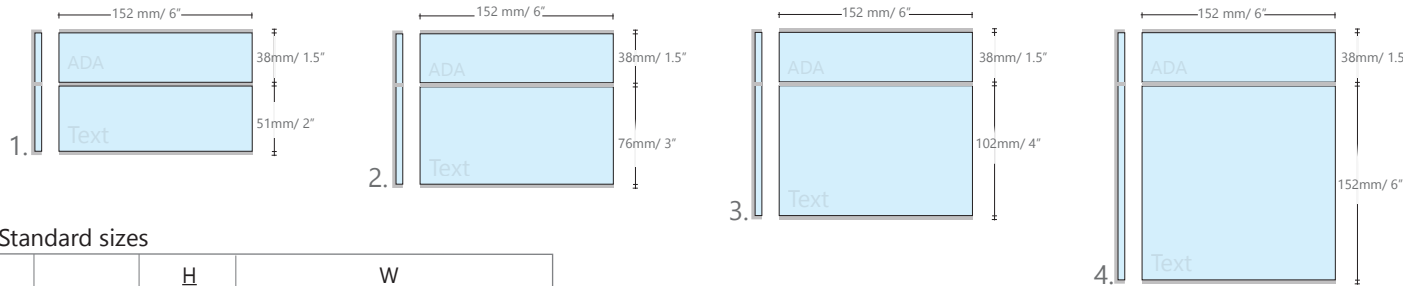

STANDARD OPTIONS:

Standard sizes

No.	Part No.	H		W		
		mm	inch	102mm/4"	152mm/6"	216mm/8.5"
1	Mir5005	51	2	■	■	■
2	Mir5006	76	3	■	■	■
3	Mir5007	102	4	■	■	■
4	Mir5008	152	6	■	■	■

Reflection Sign Family

Room ID

a

EXTRUSION

are made from high quality aluminum 6063 thickness of 3 mm 0.118"

Standard finish colors

1. Clear anodized aluminum

Custom Made finish color options:

1. powder coating
2. painting

b

GRAPHIC METHOD

Up datable inserts behind acrylic panel

1. w/in-house computer paper inserts
2. Silk screen Printing
- 3 Digital Printing
4. vinyl inserts, alum' inserts or materials with a small degree of flexibility, such acrylic, wood veneer...