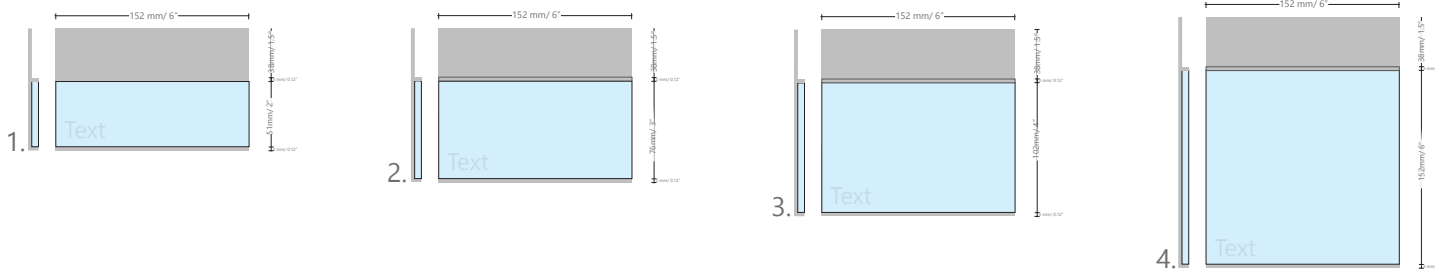

STANDARD OPTIONS:

Standard sizes

No.	Part No.	H		W		
		mm	inch	102mm/4"	152mm/6"	216mm/8.5"
1	Mir5013	51	2	■	■	■
2	Mir5014	76	3	■	■	■
3	Mir5015	102	4	■	■	■
4	Mir5016	152	6	■	■	■

Reflection Sign Family  
Room ID

a

EXTRUSION  
are made from high quality aluminum 6063 thickness of 3 mm 0.118"

Standard finish colors  
1. Clear anodized aluminum

Custom Made finish color options:  
1. powder coating  
2. painting

b

GRAPHIC METHOD  
Up datable inserts behind acrylic panel  
1. w/in-house computer paper inserts  
2. Silk screen Printing  
3 Digital Printing  
4. . vinyl inserts, alum' inserts or materials with a small degree of flexibility, such acrylic, wood veneer...

Acrylic Panel Surface  
1. on acrylic surface ADA and Brail  
2. Digital Printing on vinyl  
3. Silk screen Printing on vinyl  
4. Available with glossy acrylic panels or matt acrylic panels

1.3