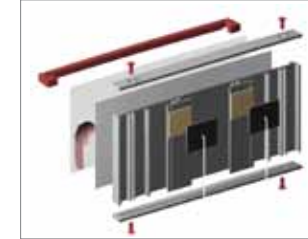

1. Room ID 6"x8.74"
Mir2718

d
ACCENT BAR
(available page no.*)
finish/color options:
1. Standard Mirtec anodized colors
2. Can be painted or powder coated

Venus Accentia Sign Family
Room ID (A) 6"x 8.74"

a
EXTRUSION finish/color options:
are made from high quality aluminum 6063 with an anodized or oven cured coating
1. Clear anodized aluminum

b
INSERT OPTIONS:
1. Graphic sign fronts:
engraved, laminated, silk screened, Imprinted with braille or photo metal finished
2. Applied vinyl on aluminum insert
3. 1. .040 aluminum backed photopolymer w/ raised symbols/copy and ADA compliant braille. Tip symbols/copy to contrast background. braille to remain background color
4. Acrylic cover w/ paper insert
5. Digital printing onto anodized aluminum by Primodize® or direct on clear cover

c
END CAPS finish/color options:
1. Clear anodized aluminum
2. Can be painted or powder coated
3. Gray or black ABS plastic

Divider
1. Natural or anodized alum strips

— STANDARD OPTIONS: —

2. Room ID 6"x8.74"
Mir2719