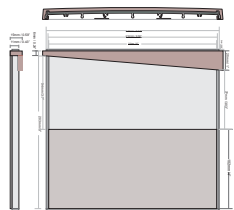

8. Room ID 8"x8.74"
Mir2746