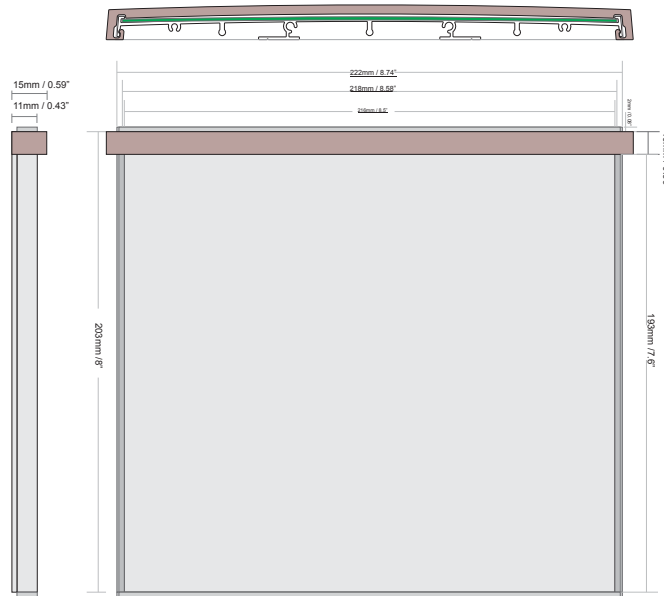

### Room ID (AA) 8"x8.74"

NOTES:

a

EXTRUSION finish/color options:  
are made from high quality aluminum 6063 with an anodized or oven cured coating

1. Clear anodized aluminum

b

INSERT OPTIONS:

1. Graphic sign fronts:  
engraved, laminated, silk screened, Imprinted with braille or photo metal finished
2. Applied vinyl on aluminum insert
3. 1. .040 aluminum backed photopolymer w/ raised symbols/copy and ADA compliant braille. Tip symbols/copy to contrast background. braille to remain background color
4. Acrylic cover w/ paper insert
5. Digital printing onto anodized aluminum by Primodize® or direct on clear cover

c

END CAPS finish/color options:

1. Clear anodized aluminum
2. Can be painted or powder coated
3. Gray or black ABS plastic

Divider

1. Natural or anodized alum strips

1. Room ID 8"x8"  
Mir2739

d

ACCENT BAR