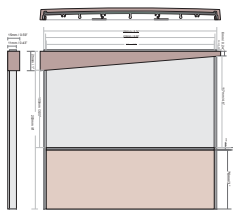

7. Room ID 8"x8.74"
Mir2745