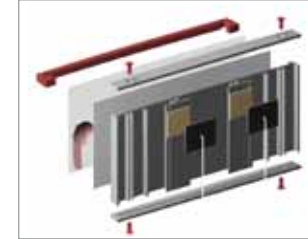

### Room ID (AA) 8"x8.74"

NOTES:

a

EXTRUSION finish/color options:  
are made from high quality aluminum 6063 with an anodized or oven cured coating

1. Clear anodized aluminum

b

INSERT OPTIONS:

1. Graphic sign fronts:  
engraved, laminated, silk screened, Imprinted with braille or photo metal finished
2. Applied vinyl on aluminum insert
3. 1. .040 aluminum backed photopolymer w/ raised symbols/copy and ADA compliant braille. Tip symbols/copy to contrast background. braille to remain background color
4. Acrylic cover w/ paper insert
5. Digital printing onto anodized aluminum by Primodize® or direct on clear cover

c

END CAPS finish/color options:

1. Clear anodized aluminum
2. Can be painted or powder coated
3. Gray or black ABS plastic

Divider

1. Natural or anodized alum strips

1. Room ID 8"x8"  
Mir2739

d

ACCENT BAR