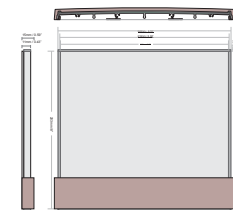

6. Room ID 8"x8.74"
Mir2744