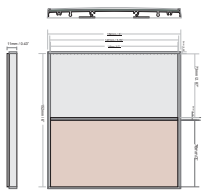

- b**
- INSERT OPTIONS:
1. Graphic sign fronts:
engraved, laminated, silk screened, Imprinted with braille or photo metal finished
 2. Applied vinyl on aluminum insert
 3. 1. .040 aluminum backed photopolymer w/ raised symbols/copy and ADA compliant braille. Tip symbols/copy to contrast background. braille to remain background color
 4. Acrylic cover w/ paper insert
 5. Digital printing onto anodized aluminum by Primodize® or direct on clear cover

3. Room ID 6"x6"
Mir2431

4. Room ID 6"x6"
Mir2432

5. Room ID 6"x6"
Mir2433

6. Room ID 6"x6"
Mir2434

7. Room ID 6"x6"
Mir2435

8. Room ID 6"x6"
Mir2436

9. Room ID 6"x6"
Mir2437

10. In Use Slider 6"x6"
Mir2438