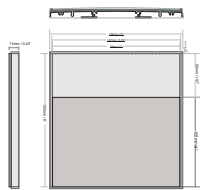

- b**
- INSERT OPTIONS:
1. Graphic sign fronts:
engraved, laminated, silk screened, Imprinted with braille or photo metal finished
 2. Applied vinyl on aluminum insert
 3. 1. .040 aluminum backed photopolymer w/ raised symbols/copy and ADA compliant braille. Tip symbols/copy to contrast background. braille to remain background color
 4. Acrylic cover w/ paper insert
 5. Digital printing onto anodized aluminum by Primodize® or direct on clear cover

3. Room ID 6"x6"
Mir2431

4. Room ID 6"x6"
Mir2432

5. Room ID 6"x6"
Mir2433

6. Room ID 6"x6"
Mir2434

7. Room ID 6"x6"
Mir2435

8. Room ID 6"x6"
Mir2436

9. Room ID 6"x6"
Mir2437

10. In Use Slider 6"x6"
Mir2438