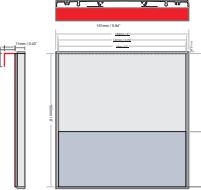

- b**
- INSERT OPTIONS:
1. Graphic sign fronts:
engraved, laminated, silk screened, Imprinted with braille or photo metal finished
 2. Applied vinyl on aluminum insert
 3. 1. .040 aluminum backed photopolymer w/ raised symbols/copy and ADA compliant braille. Tip symbols/copy to contrast background. braille to remain background color
 4. Acrylic cover w/ paper insert
 5. Digital printing onto anodized aluminum by Primodize® or direct on clear cover

3. Room ID 6"x6"
Mir2431

4. Room ID 6"x6"
Mir2432

5. Room ID 6"x6"
Mir2433

6. Room ID 6"x6"
Mir2434

7. Room ID 6"x6"
Mir2435

8. Room ID 6"x6"
Mir2436

9. Room ID 6"x6"
Mir2437

10. In Use Slider 6"x6"
Mir2438