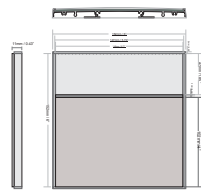

- b**
- INSERT OPTIONS:
1. Graphic sign fronts:
engraved, laminated, silk screened, Imprinted with braille or photo metal finished
 2. Applied vinyl on aluminum insert
 3. 1. .040 aluminum backed photopolymer w/ raised symbols/copy and ADA compliant braille. Tip symbols/copy to contrast background. braille to remain background color
 4. Acrylic cover w/ paper insert
 5. Digital printing onto anodized aluminum by Primodize® or direct on clear cover

3. Room ID 6"x6"
Mir2431

4. Room ID 6"x6"
Mir2432

5. Room ID 6"x6"
Mir2433

6. Room ID 6"x6"
Mir2434

7. Room ID 6"x6"
Mir2435

8. Room ID 6"x6"
Mir2436

9. Room ID 6"x6"
Mir2437

10. In Use Slider 6"x6"
Mir2438