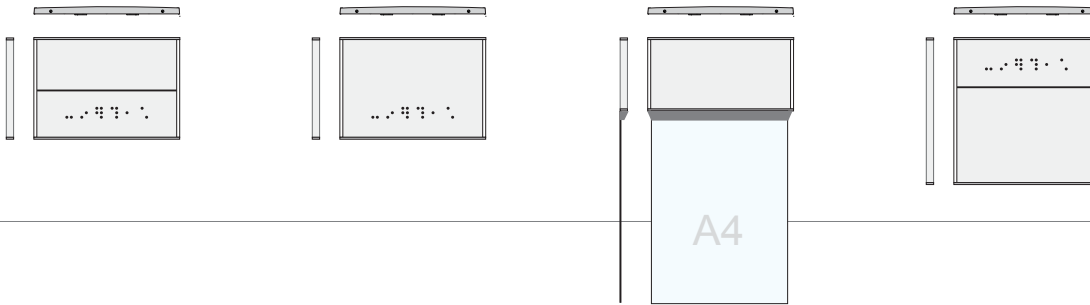

— STANDARD OPTIONS: —

Standard sizes		A		AA		AAA	
No.	Part No.	H x W		H x W		H x W	
		mm	inch	mm	inch	mm	inch
1	Mir2122	76 x 102	3 x 4	102 x 102	4 x 4	152 x 102	6 x 4
2	Mir2123	102 x 152	4 x 6	152 x 152	6 x 6	203 x 152	8 x 6
3	Mir2124	152 x 222	6 x 8.74	222 x 222	8.74 x 8.74	280 x 222	11 x 8.74
4	Mir2264	152 x 254	6 x 10	254 x 254	10 x 10		
5	Mir2161	203 x 304	8 x 11.9	304 x 304	11.9 x 11.9	432 x 304	17 x 11.9

1.1

Venus Sign Family

Room ID

NOTES:

a

EXTRUSION finish/color options: are made from high quality aluminum 6063 with an anodized or oven cured coating

1. Clear anodized aluminum

b

INSERT OPTIONS:

1. Graphic sign fronts: engraved, laminated, silk screened, Imprinted with braille or photo metal finished
2. Applied vinyl on aluminum insert
3. 1. .040 aluminum backed photopolymer w/ raised symbols/copy and ADA compliant braille. Tip symbols/copy to contrast background. braille to remain background color
4. Acrylic cover w/ paper insert
5. Digital printing onto anodized aluminum by Primodize ® or direct on clear cover