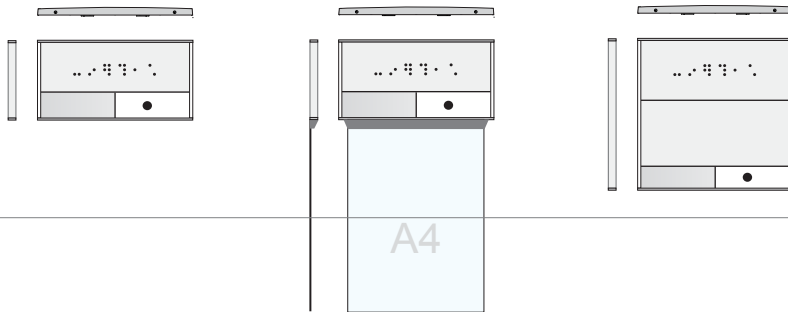

— STANDARD OPTIONS: —

Standard sizes		A		AA		AAA	
No.	Part No.	H x W		H x W		H x W	
		mm	inch	mm	inch	mm	inch
1	Mir2288	102 x 152	4 x 6	152 x 152	6 x 6	203 x 152	8 x 6
2	Mir2289	152 x 222	6 x 8.74	222 x 222	8.74 x 8.74	280 x 222	11 x 8.74

1.2

Venus Sign Family
Room ID In Use Slider

NOTES:

a

EXTRUSION finish/color options:
are made from high quality aluminum 6063 with an anodized or oven cured coating

1. Clear anodized aluminum

b

INSERT OPTIONS:

1. Graphic sign fronts:
engraved, laminated, silk screened, Imprinted with braille or photo metal finished
2. Applied vinyl on aluminum insert
3. 1. .040 aluminum backed photopolymer w/ raised symbols/copy and ADA compliant braille. Tip symbols/copy to contrast background. braille to remain background color
4. Acrylic cover w/ paper insert
5. Digital printing onto anodized aluminum by Primodize ® or direct on clear cover