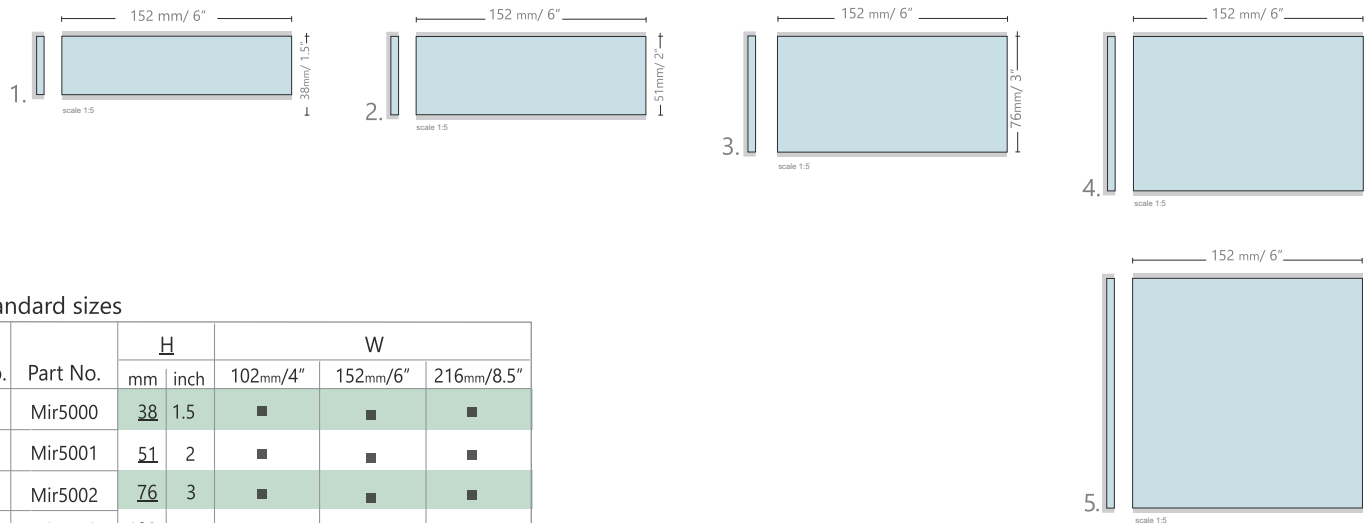

STANDARD OPTIONS:

Standard sizes

No.	Part No.	H		W		
		mm	inch	102mm/4"	152mm/6"	216mm/8.5"
1	Mir5000	38	1.5	■	■	■
2	Mir5001	51	2	■	■	■
3	Mir5002	76	3	■	■	■
4	Mir5003	102	4	■	■	■
5	Mir5004	152	6	■	■	■

Reflection Sign Family
Room ID

a

EXTRUSION
are made from high quality aluminum 6063 thickness of 3 mm 0.118"

Standard finish colors
1. Clear anodized aluminum

Custom Made finish color options:
1. powder coating
2. painting

b

GRAPHIC METHOD
Up datable inserts behind acrylic panel
1. w/in-house computer paper inserts
2. Silk screen Printing
3 Digital Printing
4. . vinyl inserts, alum' inserts or materials with a small degree of flexibility, such acrylic, wood veneer...

Acrylic Panel Surface
1. on acrylic surface ADA and Braille
2. Digital Printing on vinyl
3. Silk screen Printing on vinyl
4. Available with glossy acrylic panels or matte acrylic panels

1.0