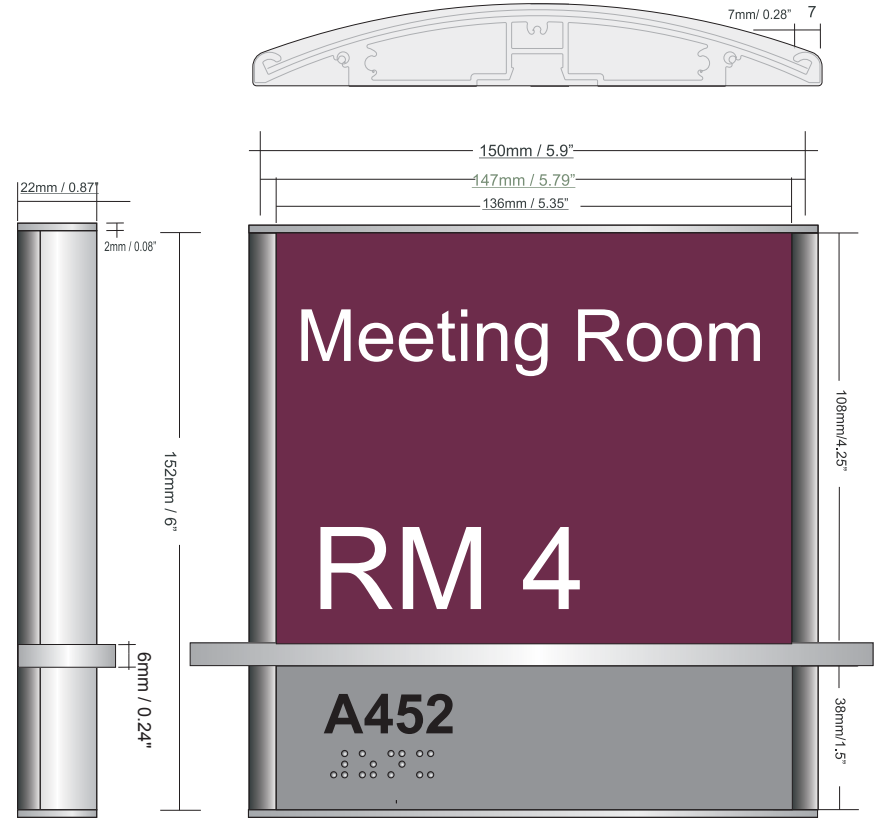

— PORTRAIT —

150mm / 5.9"

147mm / 5.79"

136mm / 5.35"

152mm / 6"

108mm/4.25"

38mm/1.5"

4. Room ID 6"x6"
Mir1724

Mir2728 Room ID 6"x6"

INSERT OPTIONS:
Graphic sign fronts:
engraved, laminated, silk screened,
Imprinted with braille or photo metal
finished

4. Room ID 6'x6'
Mir1724

4. Room ID 6'x6'
Mir1724

<https://segd.org/education>