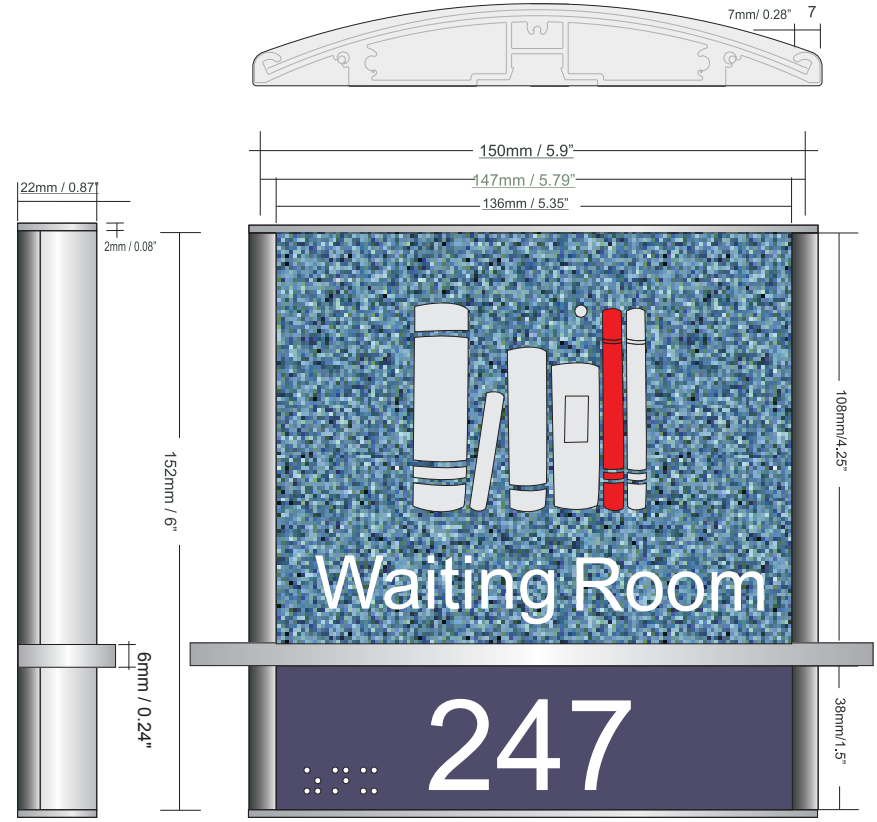

— PORTRAIT —

150mm / 5.9"

147mm / 5.79"

136mm / 5.35"

152mm / 6"

108mm/4.25"

38mm/1.5"

4. Room ID 6"x6"
Mir1724

Mir2728 Room ID 6"x6"

INSERT OPTIONS:
Graphic sign fronts:
engraved, laminated, silk screened,
Imprinted with braille or photo metal
finished

4. Room ID 6'x6'
Mir1724

4. Room ID 6'x6'
Mir1724

<https://segd.org/education>

4. Room ID 6"x6"
Mir1724

4. Room ID 6"x6"
Mir1724

4. Room ID 6"x6"
Mir1724

4. Room ID 6"x6"
Mir1724