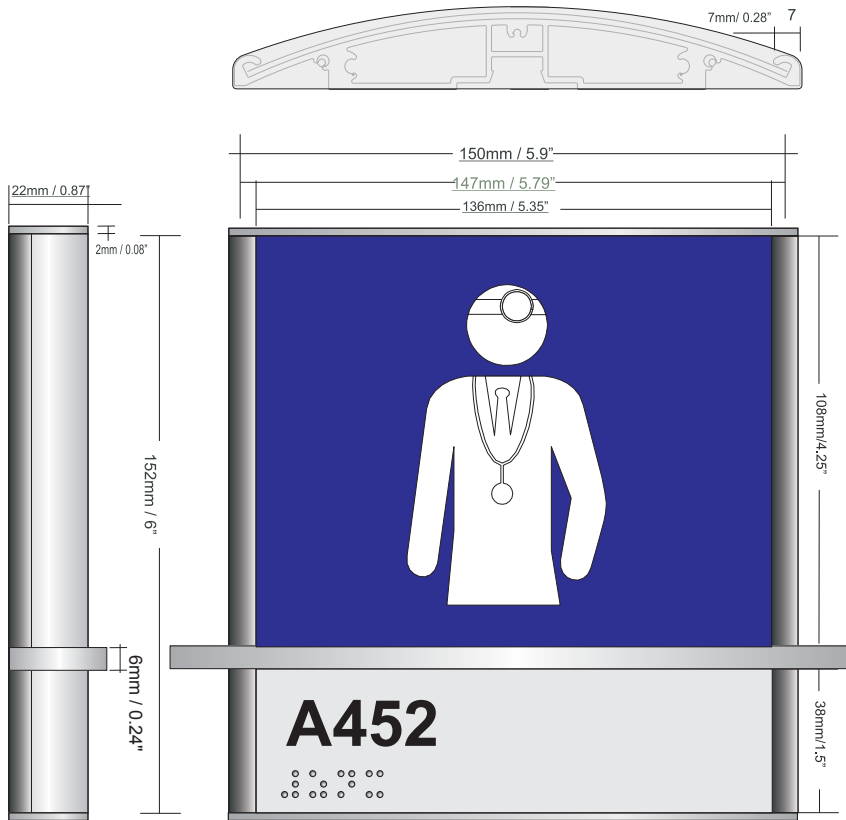

					
Room ID	Desktop	Projecting	Directory	Suspended directional	Stand
1.	2.	3.	4.	5.	6.
Identification	Personal Identification	Symbol	Wayfinding	Wayfinding	Wayfinding
Personal Identification	Workstation	Restroom	Information Holder	Information	Information
Conference Rl		Pictogram	Donor		Commercial
Exit			Evacuation		Promotion
Wayfinding			Promotion		
Regulatory			Commercial		
Life Safety					
Workstation					

— PORTRAIT —

150mm / 5.9"

147mm / 5.79"

136mm / 5.35"

152mm / 6"

108mm/4.25"

38mm/1.5"

4. Room ID 6"x6"
Mir1724

Mir2728 Room ID 6"x6"

INSERT OPTIONS:
Graphic sign fronts:
engraved, laminated, silk screened,
Imprinted with braille or photo metal
finished

4. Room ID 6'x6'
Mir1724

4. Room ID 6'x6'
Mir1724

<https://segd.org/education>

4. Room ID 6"x6"
Mir1724

4. Room ID 6"x6"
Mir1724

4. Room ID 6"x6"
Mir1724

4. Room ID 6"x6"
Mir1724