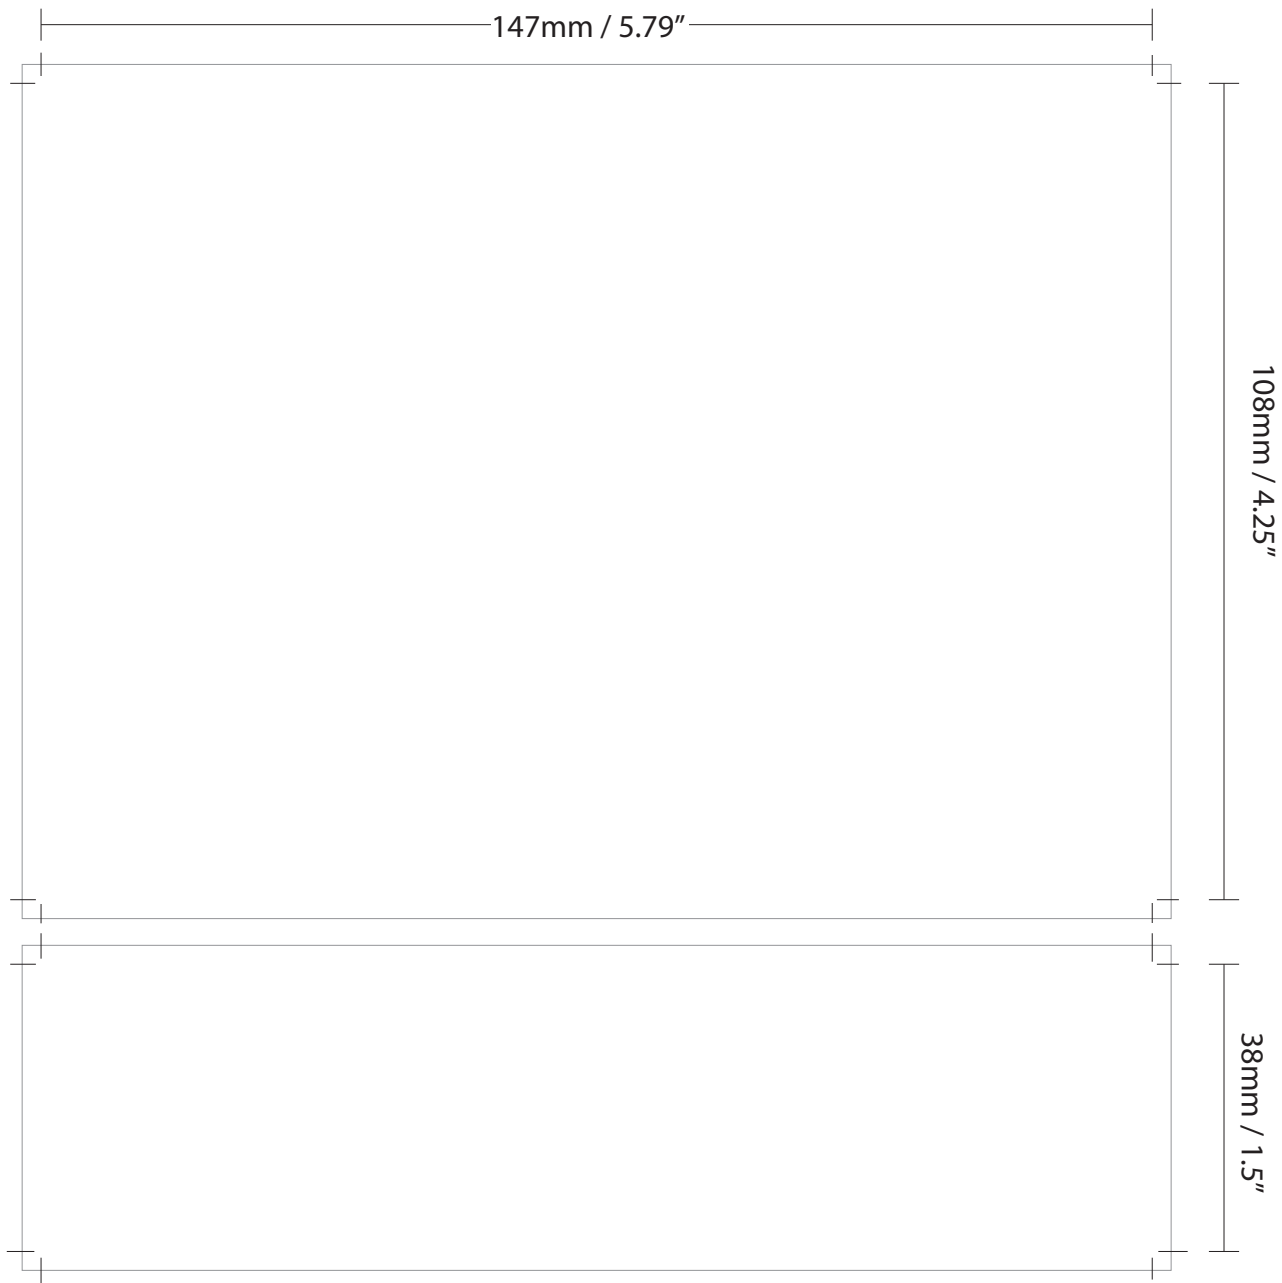

Jupiter Accentia Sign Family
Insert

Scale 1:1

Mir2728 Room ID 6"x6"

INSERT OPTIONS:
Graphic sign fronts:
engraved, laminated, silk screened,
Imprinted with braille or photo metal
finished