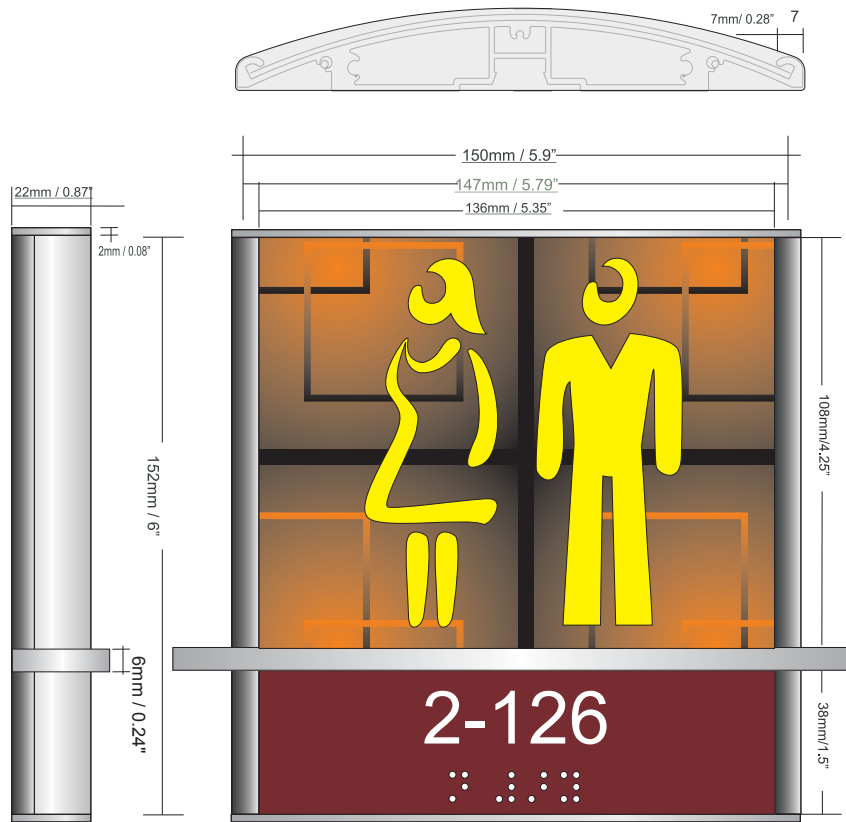

— PORTRAIT —

150mm / 5.9"

147mm / 5.79"

136mm / 5.35"

152mm / 6"

108mm/4.25"

38mm/1.5"

4. Room ID 6"x6"
Mir1724

scale 1:1

Jupiter Accentia Sign Family

Room ID (AA) 6"x6"

a

EXTRUSION finish/color options:
are made from high quality aluminum
6063 with an anodized or oven cured
coating

1. Clear anodized aluminum

b

INSERT OPTIONS:

Mir2728 Room ID 6"x6"

INSERT OPTIONS:
Graphic sign fronts:
engraved, laminated, silk screened,
Imprinted with braille or photo metal
finished

4. Room ID 6'x6'
Mir1724

4. Room ID 6'x6'
Mir1724

<https://segd.org/education>