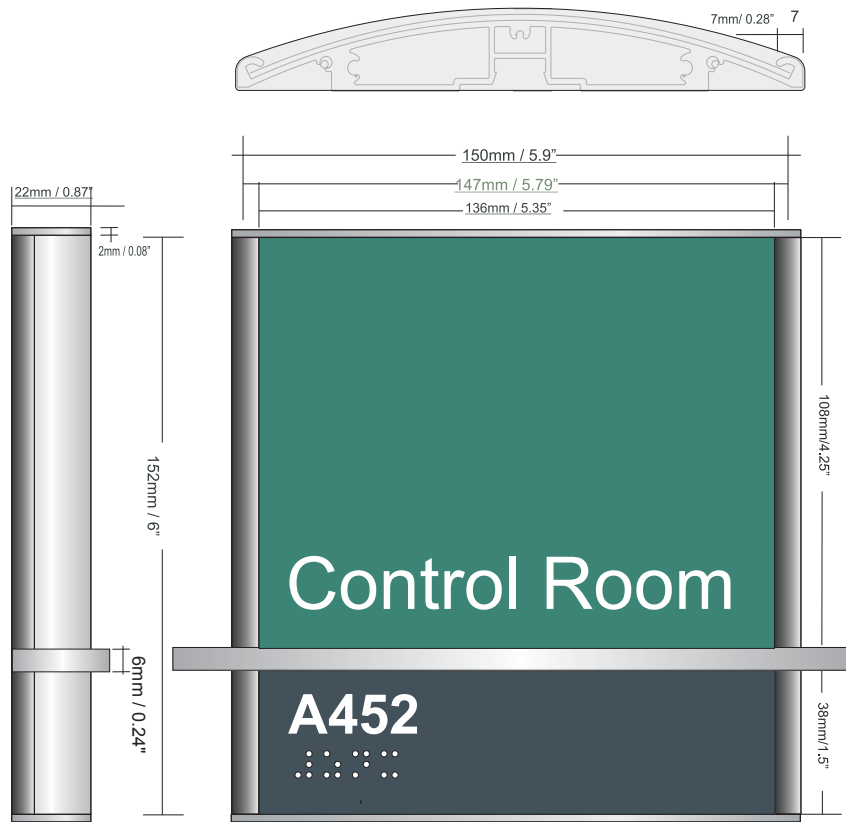

— PORTRAIT —

150mm / 5.9"

147mm / 5.79"

136mm / 5.35"

152mm / 6"

108mm/4.25"

38mm/1.5"

4. Room ID 6"x6"
Mir1724

Mir2728 Room ID 6"x6"

INSERT OPTIONS:
Graphic sign fronts:
engraved, laminated, silk screened,
Imprinted with braille or photo metal
finished

4. Room ID 6'x6'
Mir1724

4. Room ID 6'x6'
Mir1724

<https://segd.org/education>

4. Room ID 6"x6"
Mir1724

4. Room ID 6"x6"
Mir1724

4. Room ID 6"x6"
Mir1724

4. Room ID 6"x6"
Mir1724