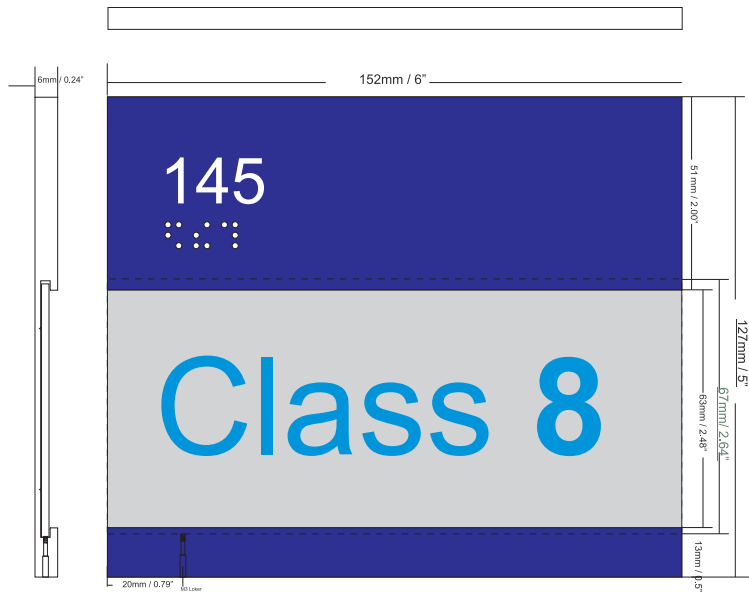

d

**ACCENT BAR (available page no.\*)**  
finish/color options:

1. Standard Mirtec anodized colors
2. Can be painted or powder coated

Panel Sign Family

Insert

Scale 1:1

GRAPHIC METHOD for Panels:  
(Top & Bottom)  
1. Silk Screen Printing  
2. Digital Printing into Anodized  
Aluminum