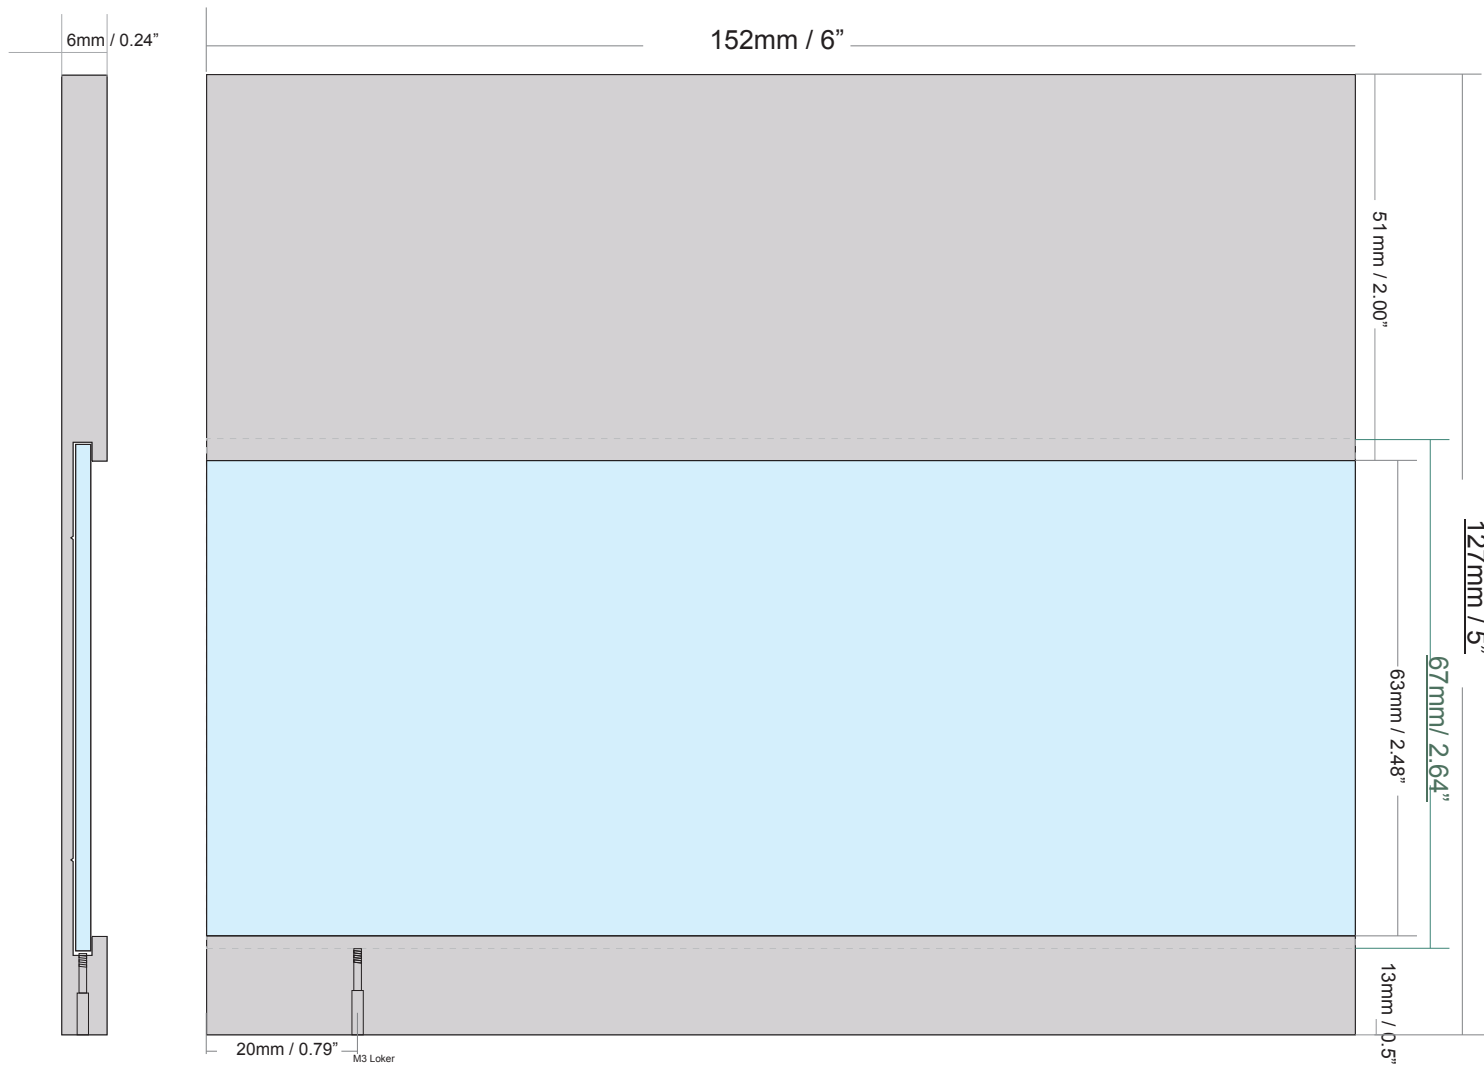

Room ID

1.

Identification  
Personal Identification  
Conference Rl  
Exit  
Wayfinding  
Regulatory  
Life Safety  
Workstation

Desktop

2.

Personal Identification  
Workstation

Projecting

3.

Symbol  
Restroom  
Pictogram

Panel Sign Family  
Room ID 5"

a

**EXTRUSION**  
are made from high quality aluminum 6063 thickness of 6 mm 1/4"

**Standard**

1. Clear anodized aluminum

**Custom Made finish/color options:**