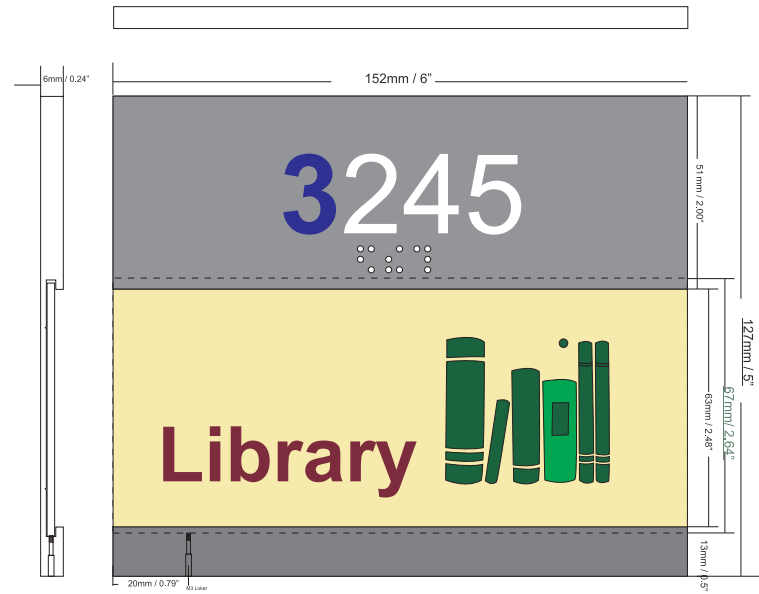

d

**ACCENT BAR (available page no.\*)**  
finish/color options:

1. Standard Mirtec anodized colors
2. Can be painted or powder coated

Panel Sign Family

Insert

Scale 1:1

GRAPHIC METHOD for Panels:  
(Top & Bottom)  
1. Silk Screen Printing  
2. Digital Printing into Anodized  
Aluminum