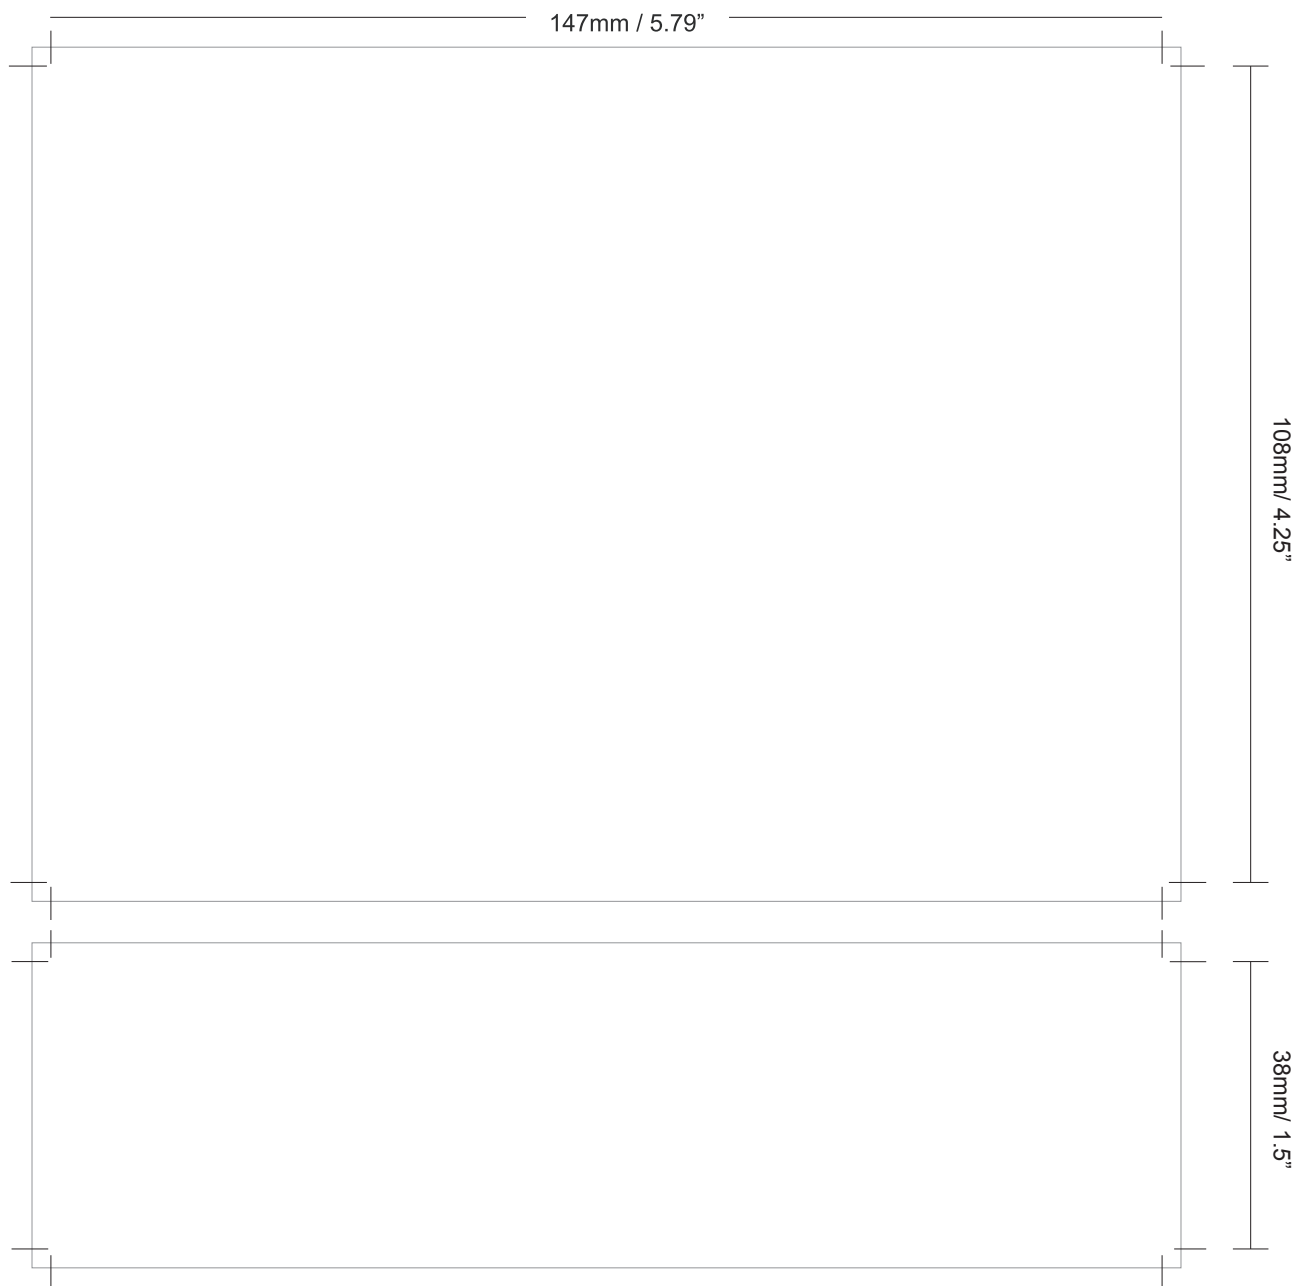

— PORTRAIT —

1. Room ID 6"x6"
Mir2728

scale 1:1

Venus Accentia Sign Family

Room ID (AA) 6"x6"

NOTES:

a
EXTRUSION finish/color options:
are made from high quality aluminum
6063 with an anodized or oven cured
coating

1. Clear anodized aluminum

b

2. Applied vinyl on aluminum insert
3. 1. .040 aluminum backed
photopolymer w/ raised
symbols/copy and ADA compliant
braille. Tip symbols/copy to contrast
background. braille to remain
background color

Divider

1. Natural or anodized alum strips

Venus Accentia Sign Family

Insert

Scale 1:1

Mir2728 Room ID 6"x6"

INSERT OPTIONS:
 Graphic sign fronts:
 engraved, laminated, silk screened,
 Imprinted with braille or photo metal
 finished