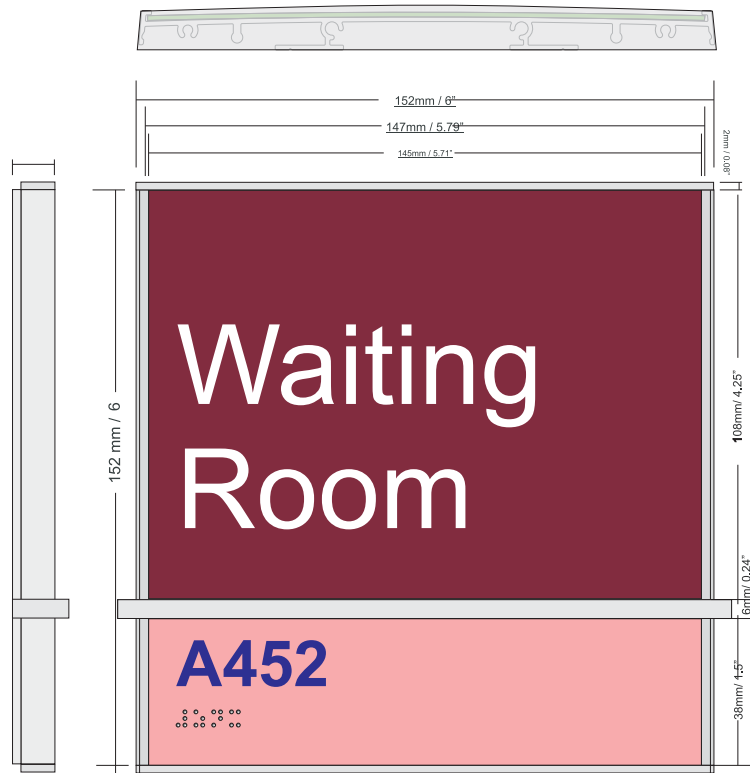

— PORTRAIT —

1. Room ID 6"x6"
Mir2728

scale 1:1

Venus Accentia Sign Family

Room ID (AA) 6"x6"

NOTES:

a
EXTRUSION finish/color options:
are made from high quality aluminum
6063 with an anodized or oven cured
coating

Divider

1. Natural or anodized alum strips

Venus Accentia Sign Family

Insert

Scale 1:1

Mir2728 Room ID 6"x6"

INSERT OPTIONS:
 Graphic sign fronts:
 engraved, laminated, silk screened,
 Imprinted with braille or photo metal
 finished

1. Room ID 6"x6"
Mir2728

1. Room ID 6"x6"
Mir2728

<https://segd.org/education>

1. Room ID 6"x6"
Mir2728

1. Room ID 6"x6"
Mir2728