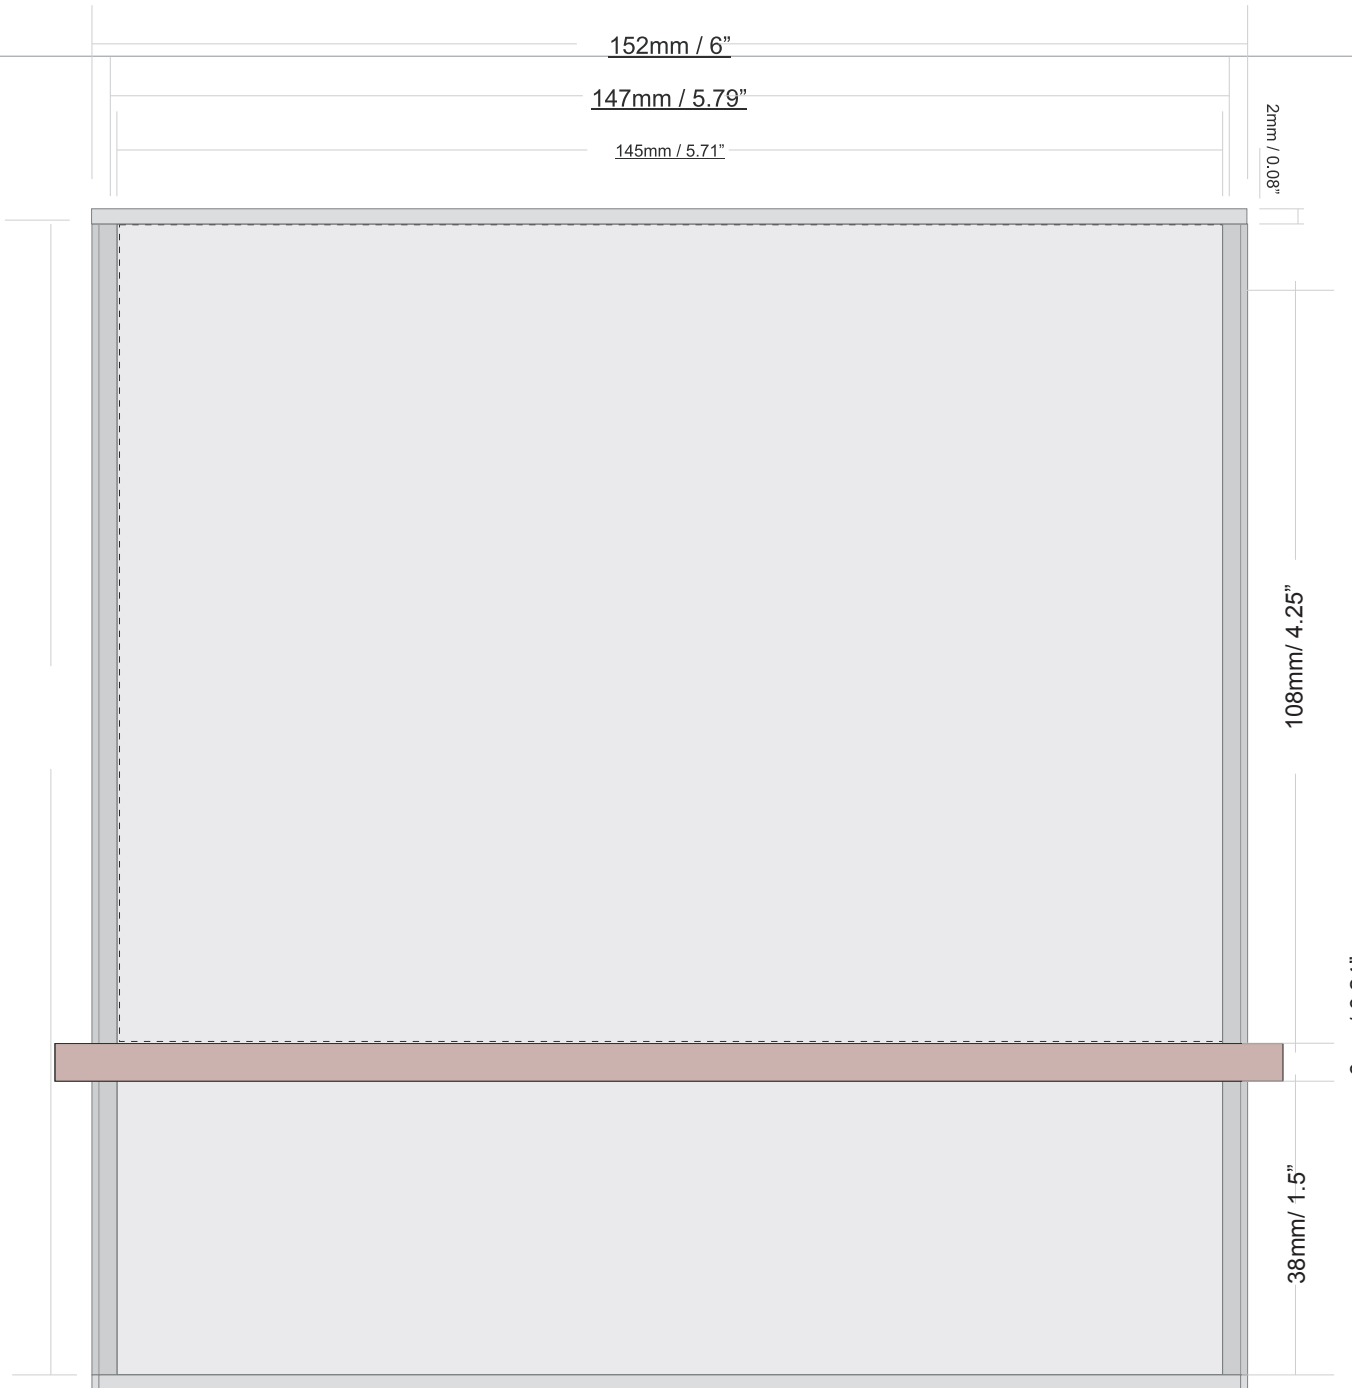

Venus Accentia sign family

Sample box with **Dynamic** CSS structure

- Specification of the actual sample scales
- Template scaled and ADA compliancy
- Be Inspired & Creative
 - Healthcare
 - Education
 - Corporate

Room ID	Desktop	Projecting	Directory	Suspended directional	Stand
1.	2.	3.	4.	5.	6.
Identification Personal Identification Conference Rl Exit Wayfinding Regulatory Life Safety Workstation	Personal Identification Workstation	Symbol Restroom Pictogram	Wayfinding Information Holder Donor Evacuation Promotion Commercial	Wayfinding Information	Wayfinding Information Commercial Promotion

— PORTRAIT —

1. Room ID 6"x6"
Mir2728

scale 1:1

Venus Accentia Sign Family

Room ID (AA) 6"x6"

NOTES:

a
EXTRUSION finish/color options:
are made from high quality aluminum
6063 with an anodized or oven cured
coating

Divider

1. Natural or anodized alum strips

Venus Accentia Sign Family

Insert

Scale 1:1

Mir2728 Room ID 6"x6"

INSERT OPTIONS:
 Graphic sign fronts:
 engraved, laminated, silk screened,
 Imprinted with braille or photo metal
 finished