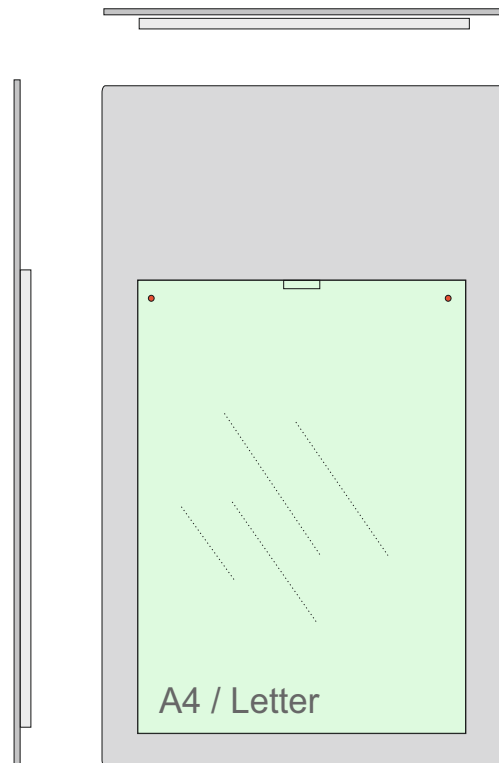

c

INSTALLATION OPTIONS:

1. Double side tape

2. hidden hanging connectors

d

USE:

1. Wall Mounted

2. Cubicle

3. Desk top

4.1

MPH Inspiration Bored Display

Magnetic Paper Holder

Scale 1: 5

a

EXTRUSION

made from high quality aluminum 6063