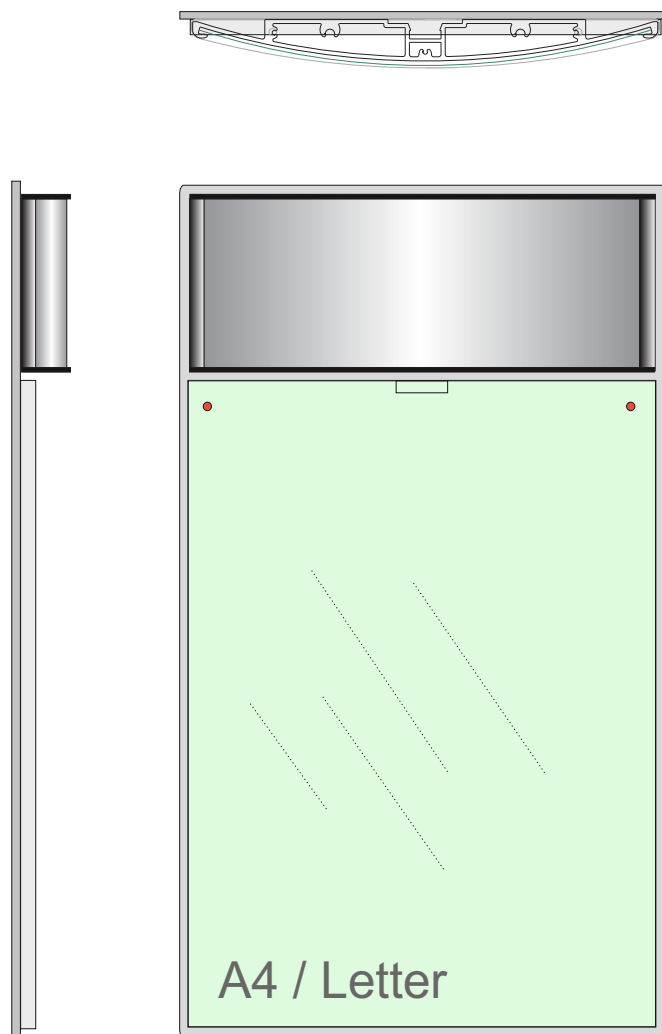

MPH Inspiration With Sign Jupiter & Magnetic Paper Holder

a

EXTRUSION

made from high quality aluminum 6063

Standard finish colors

1. Clear anodized aluminum

Custom finish color options:

1. Powder coating

2. Painting

b

CLEAR IMPACT PLASTIC COVER

with ceramic magnets.

Changeable paper insert

A notch to replace an insert,

c

INSTALLATION OPTIONS:

1. Double side tape

2. hidden hanging connectors

d

USE:

1. Wall Mounted

2. Cubicle

3. Desk top

4.1