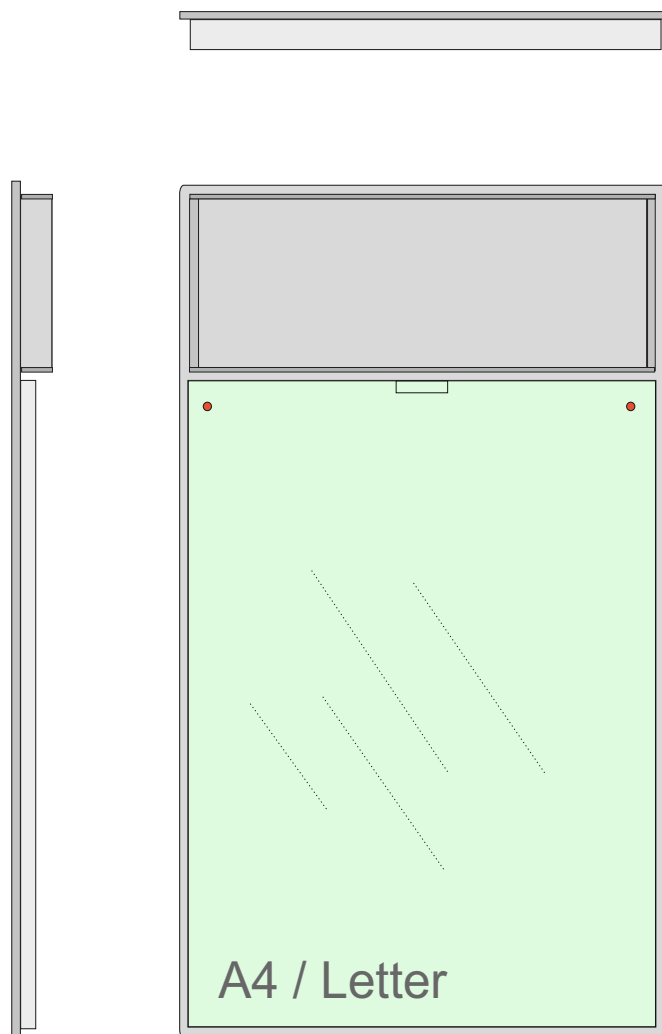

MPH Inspiration With Sign Venus & Magnetic Paper Holder