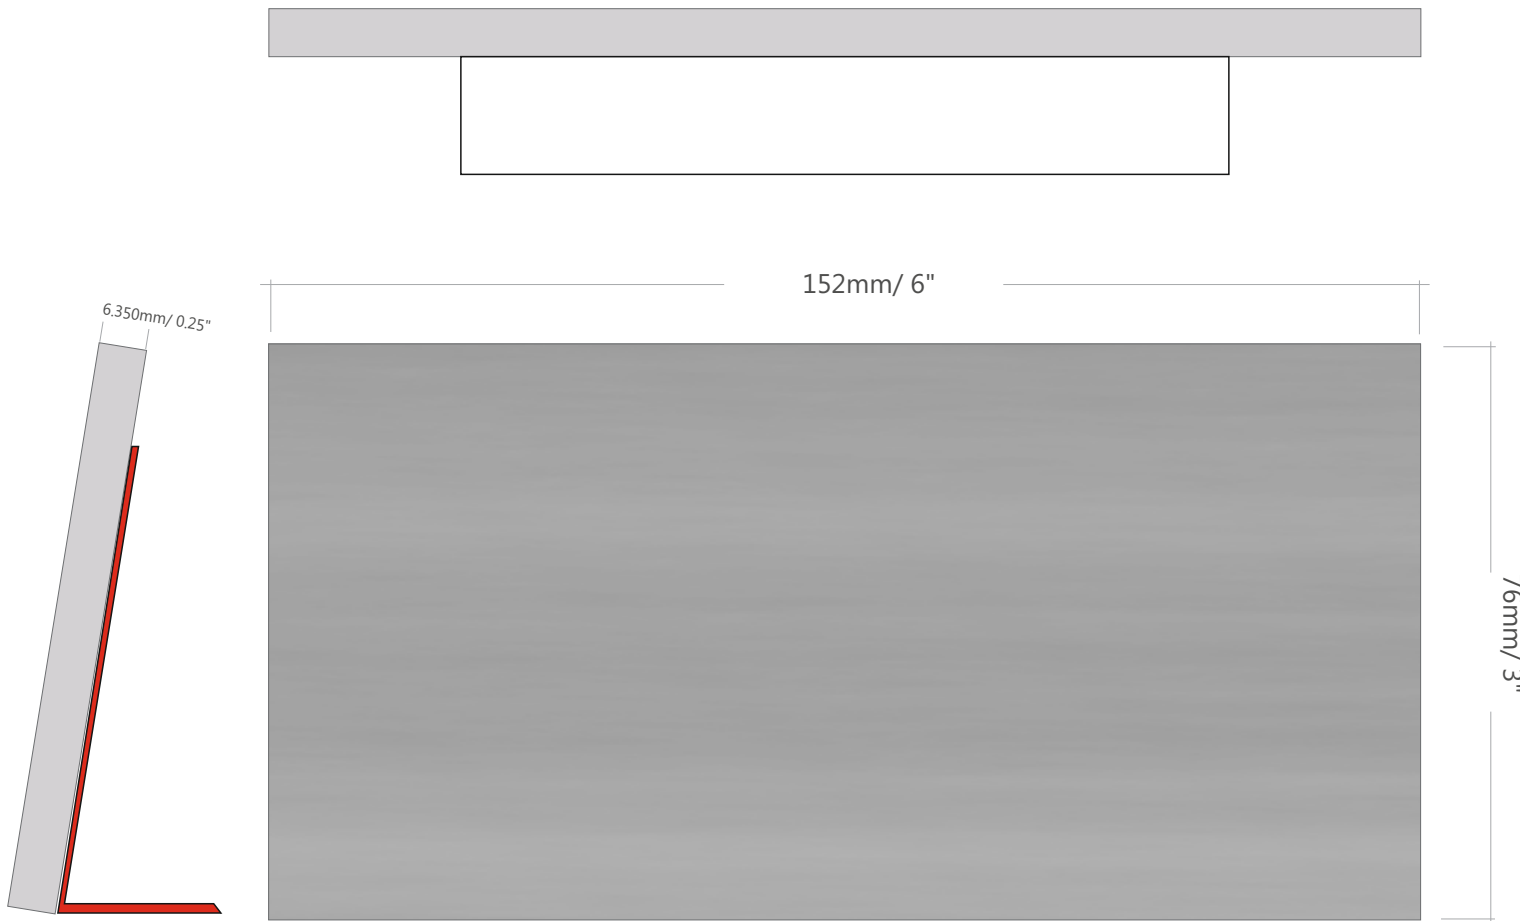

Panel Planar Sign Family  
**Desk top 3 x 6"**

**EXTRUSION**

Anodized aluminum, thickness 6.35mm / 1/4" Are made from high quality aluminum 6063 One part of extrusion

**FINISH COLOR**

Standard - Clear anodized aluminum  
Custom Made finish/color options:

1. powder coating
2. painting

**ADA**

Ready Panels: 1. .040 aluminum backed photopolymer

76 x 152mm  
**3" x 6"**  
scale 1:1

2.0